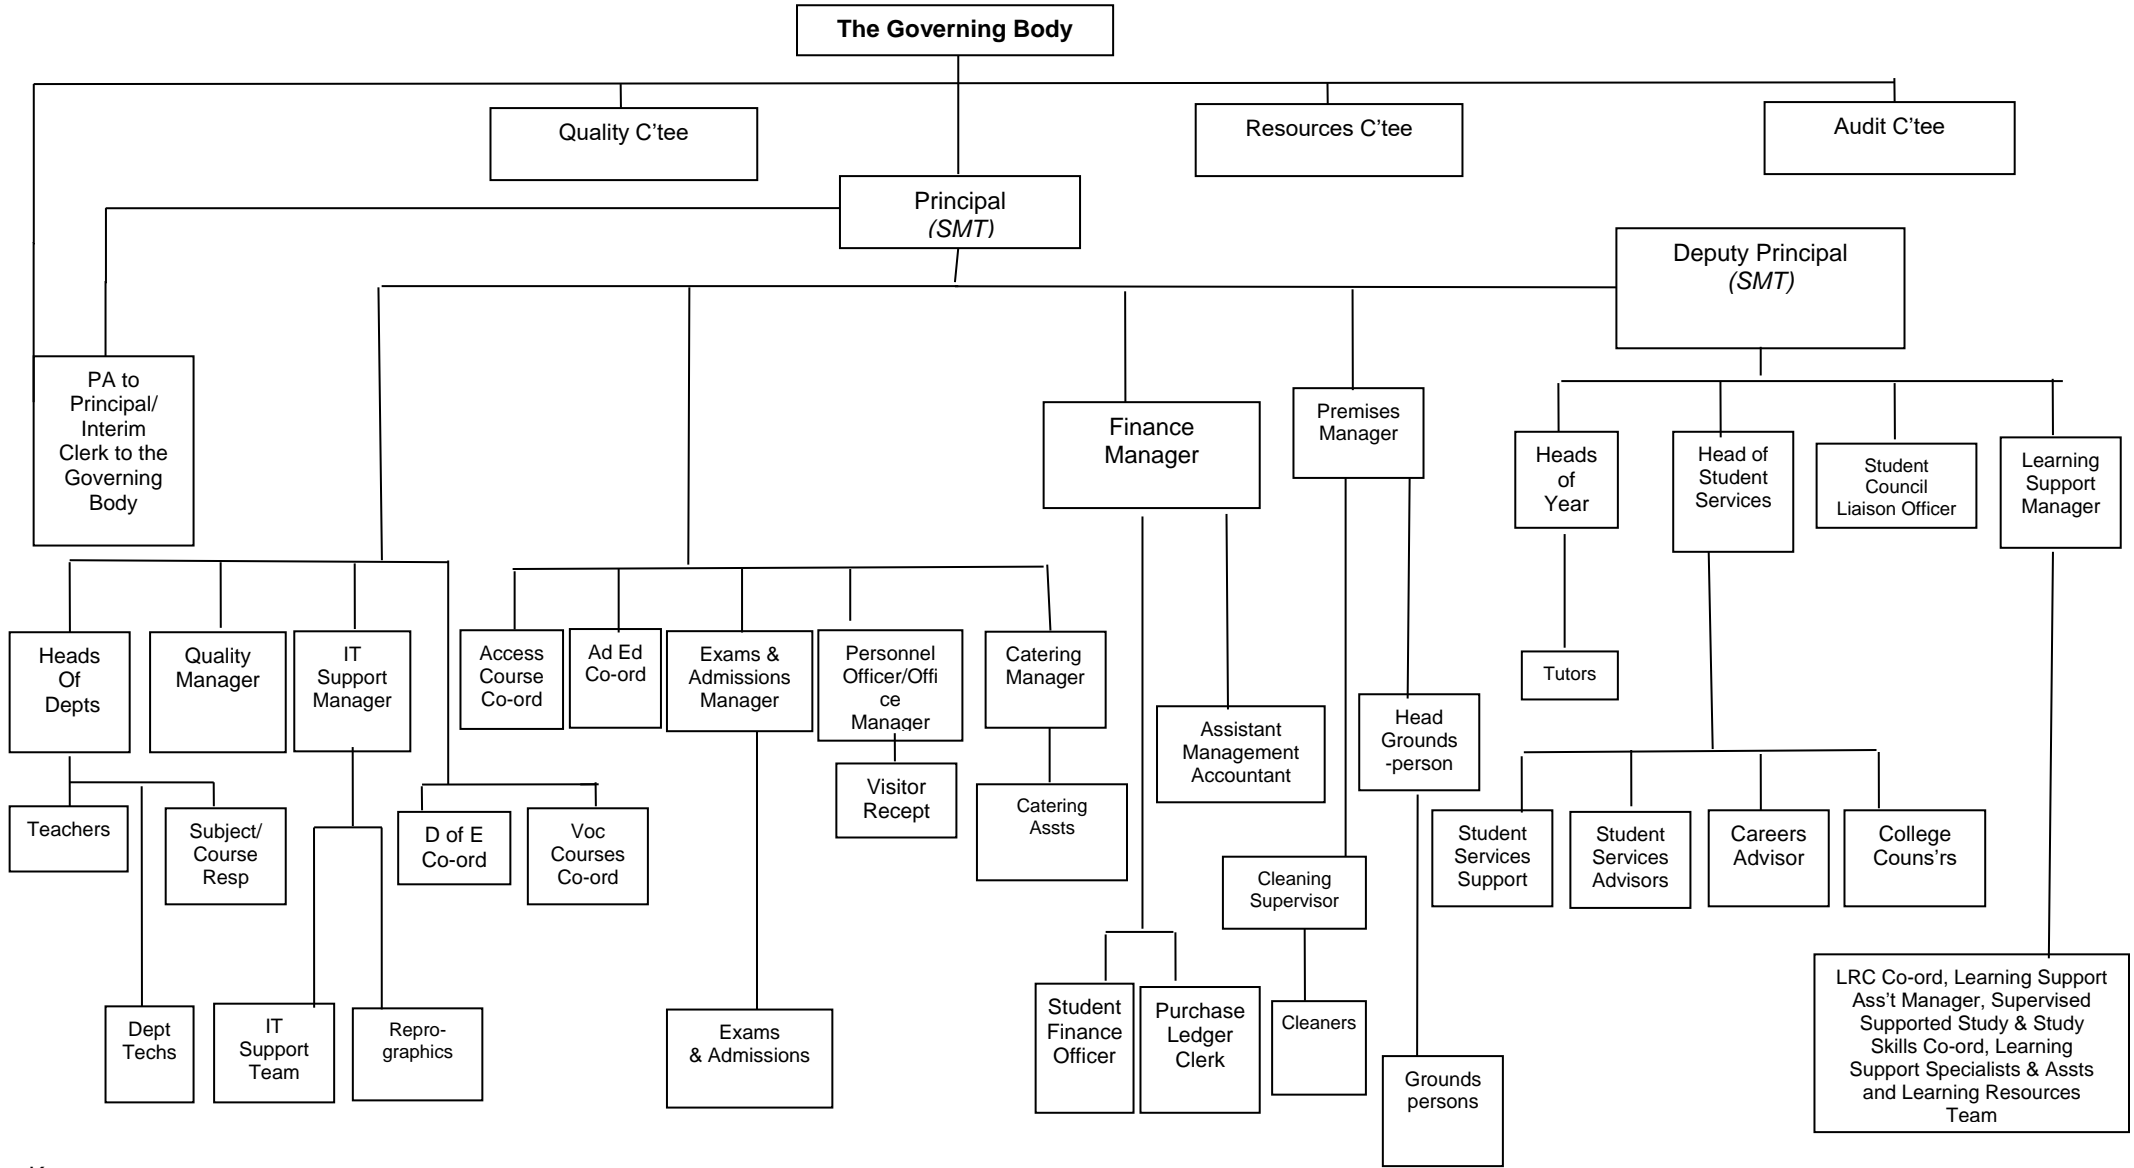

Worcester Sixth Form College Organisation Chart

Key:
 (SMT): Member of Senior Management Team