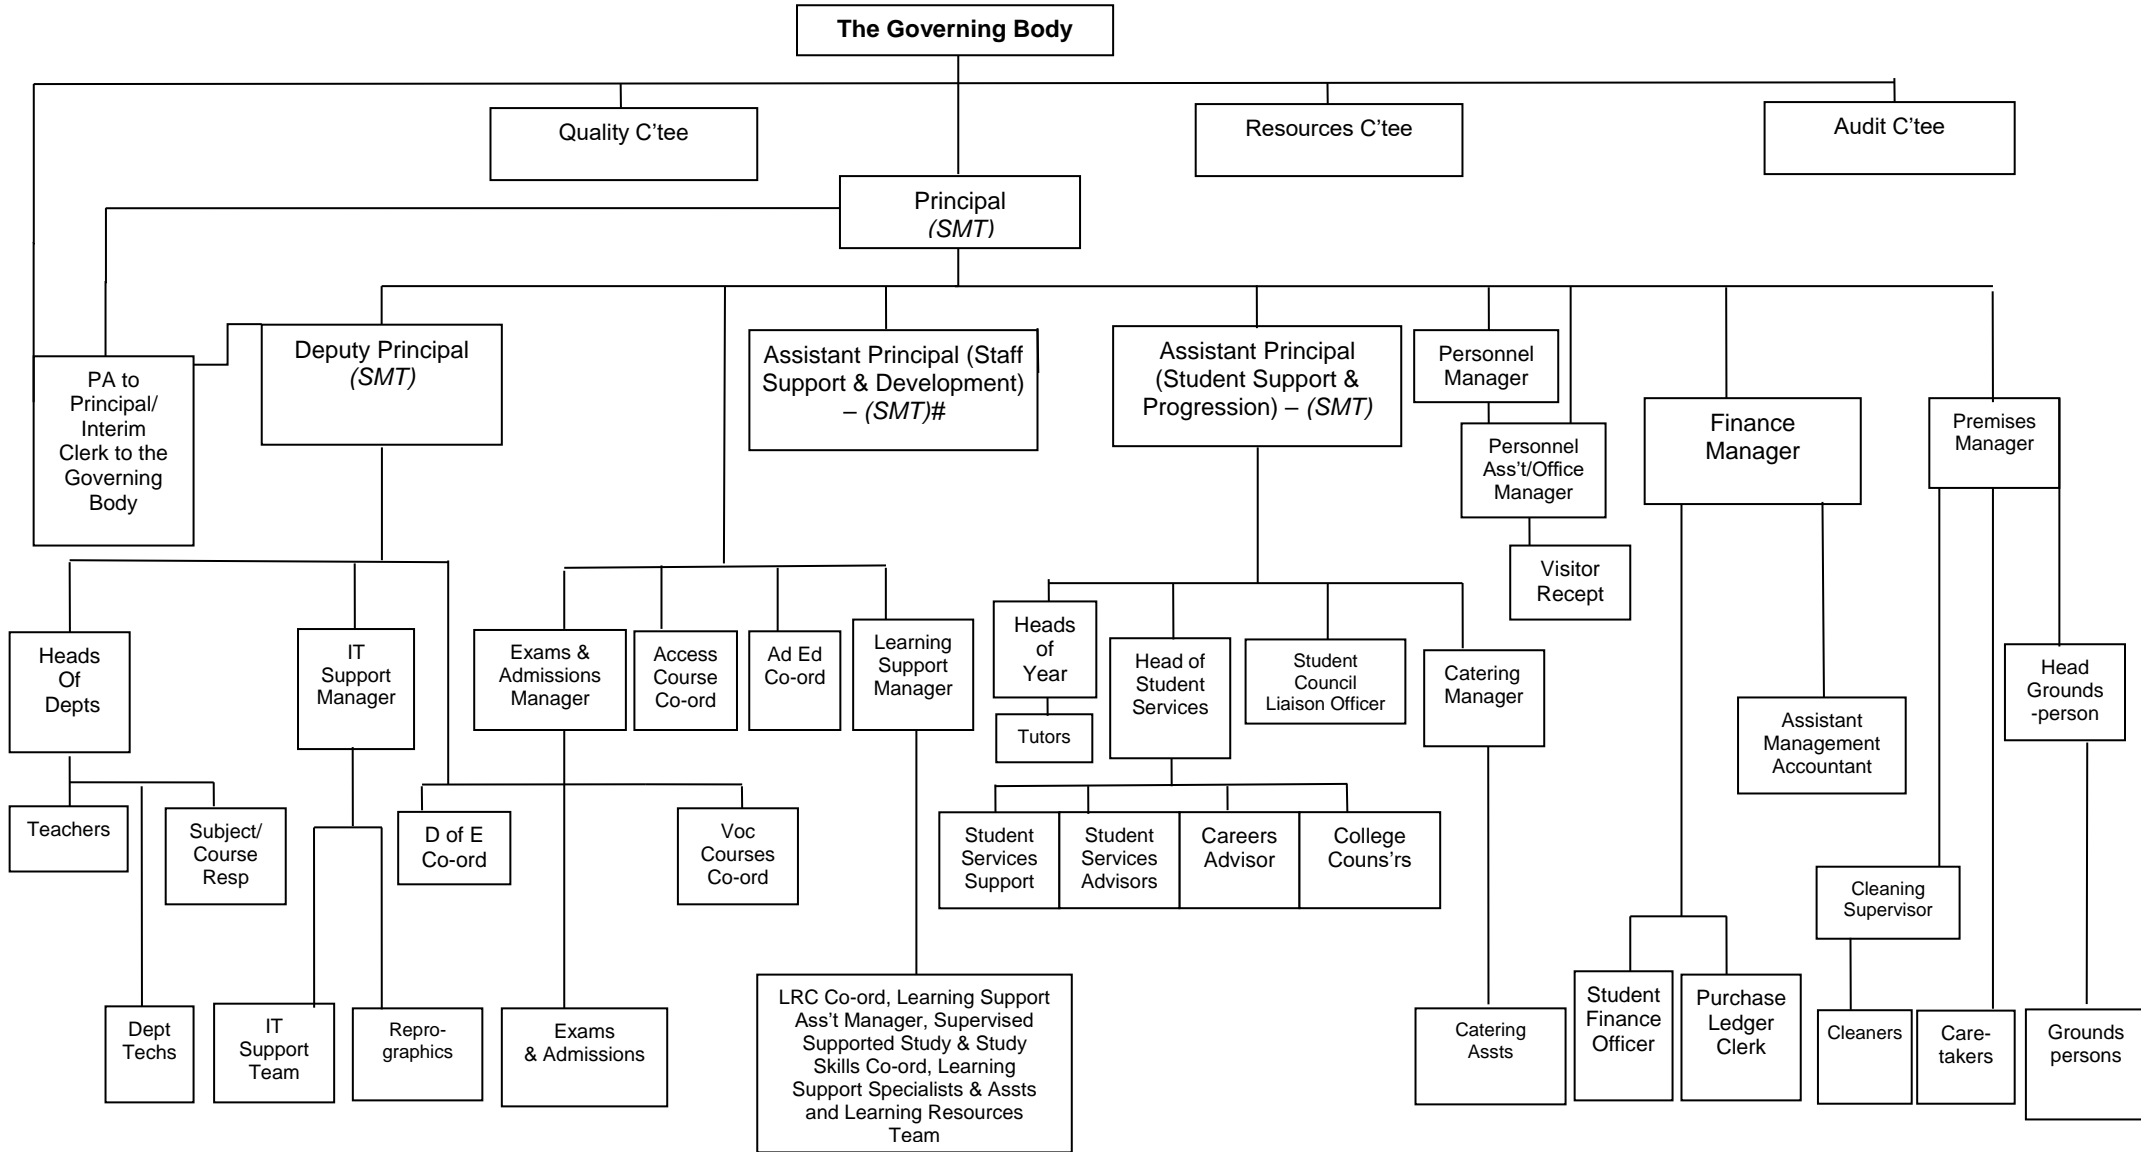

Worcester Sixth Form College Organisation Chart

Key:
 (SMT): Member of Senior Management Team

Responsible for TDS Coaches, Teacher & Learning Mentors and School Liaison Co-ordinators