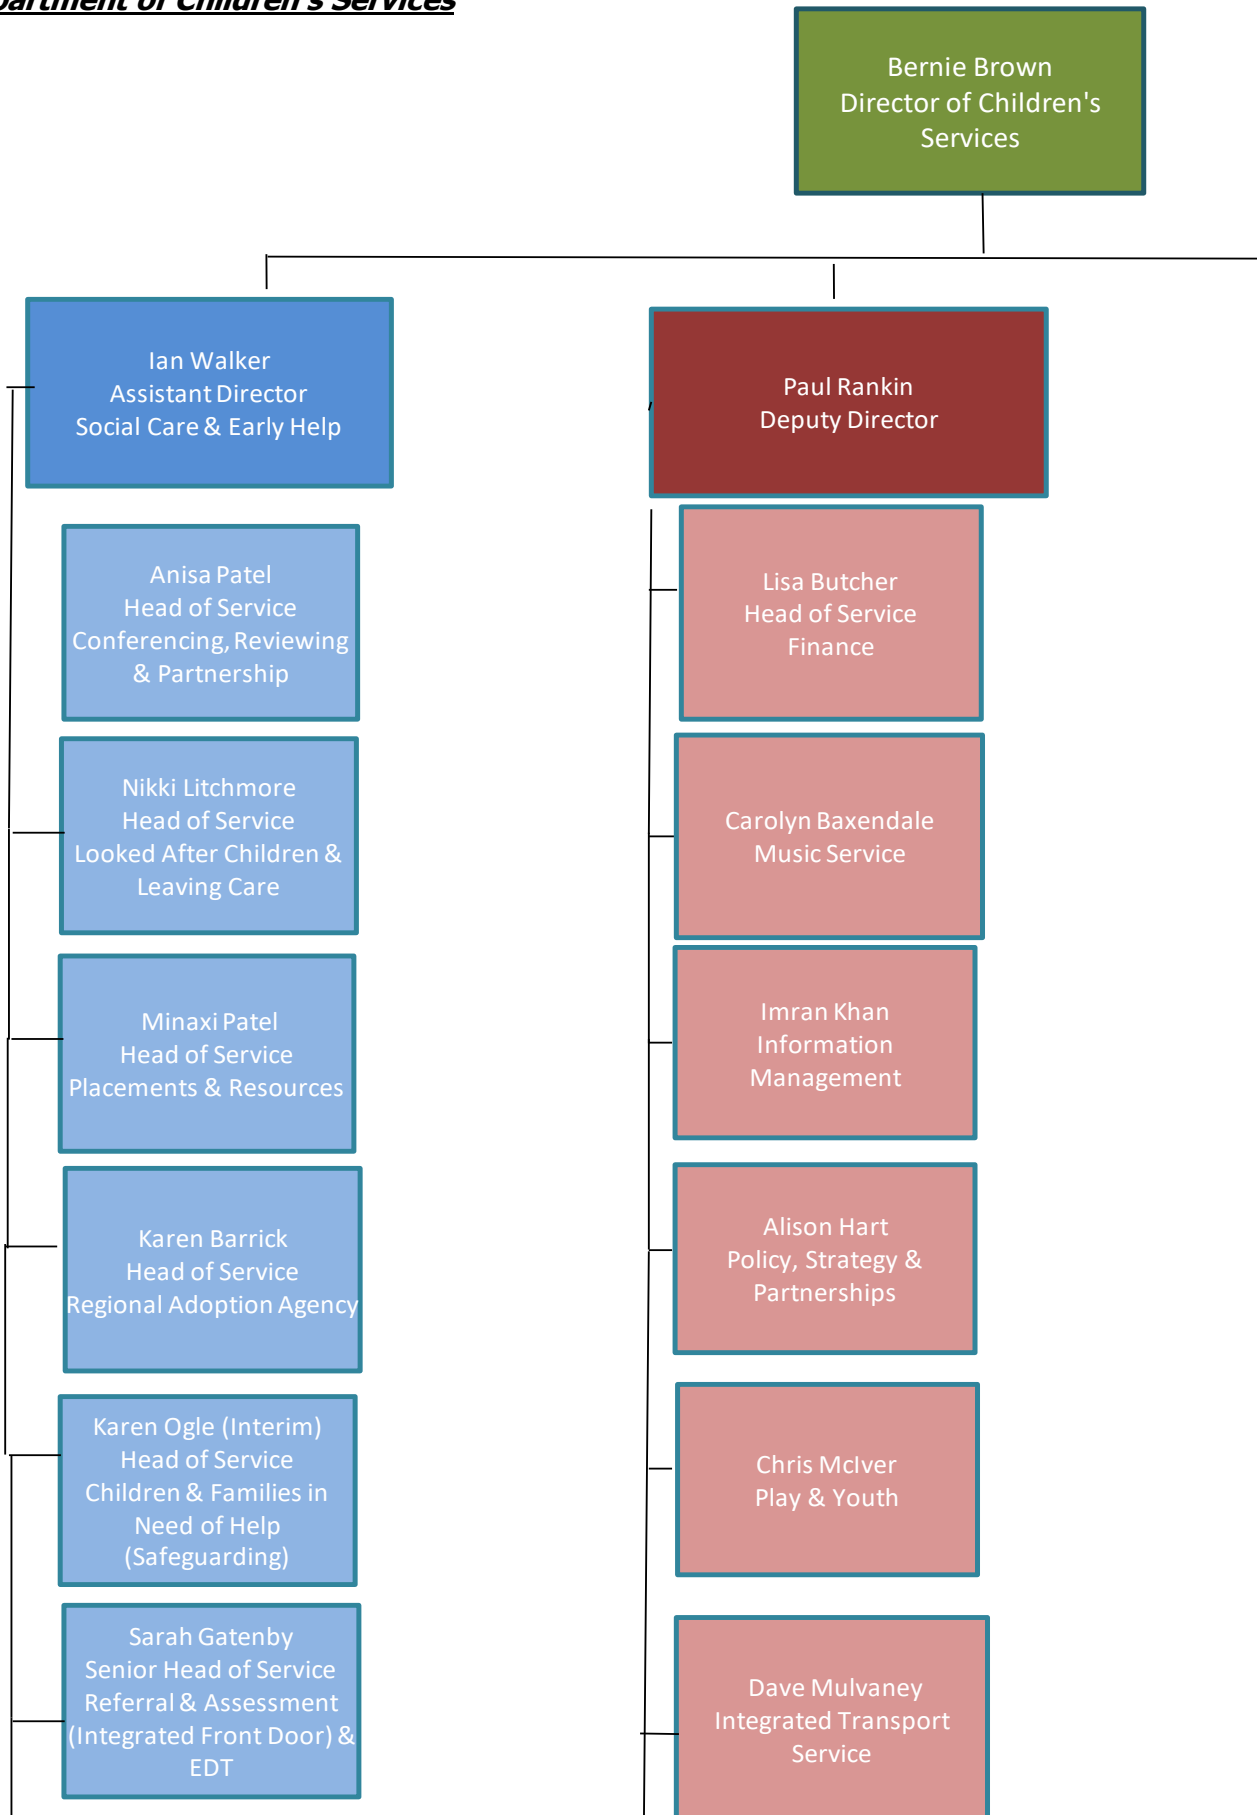

**Bolton Council Organisation Chart**

**Department of Children's Services**

Geraldine Whitehead  
Assistant Director  
Inclusive Education & Learning

Lindsay Nelson  
Head of Service  
Virtual School

Helen Shearer  
Start Well: Early Years