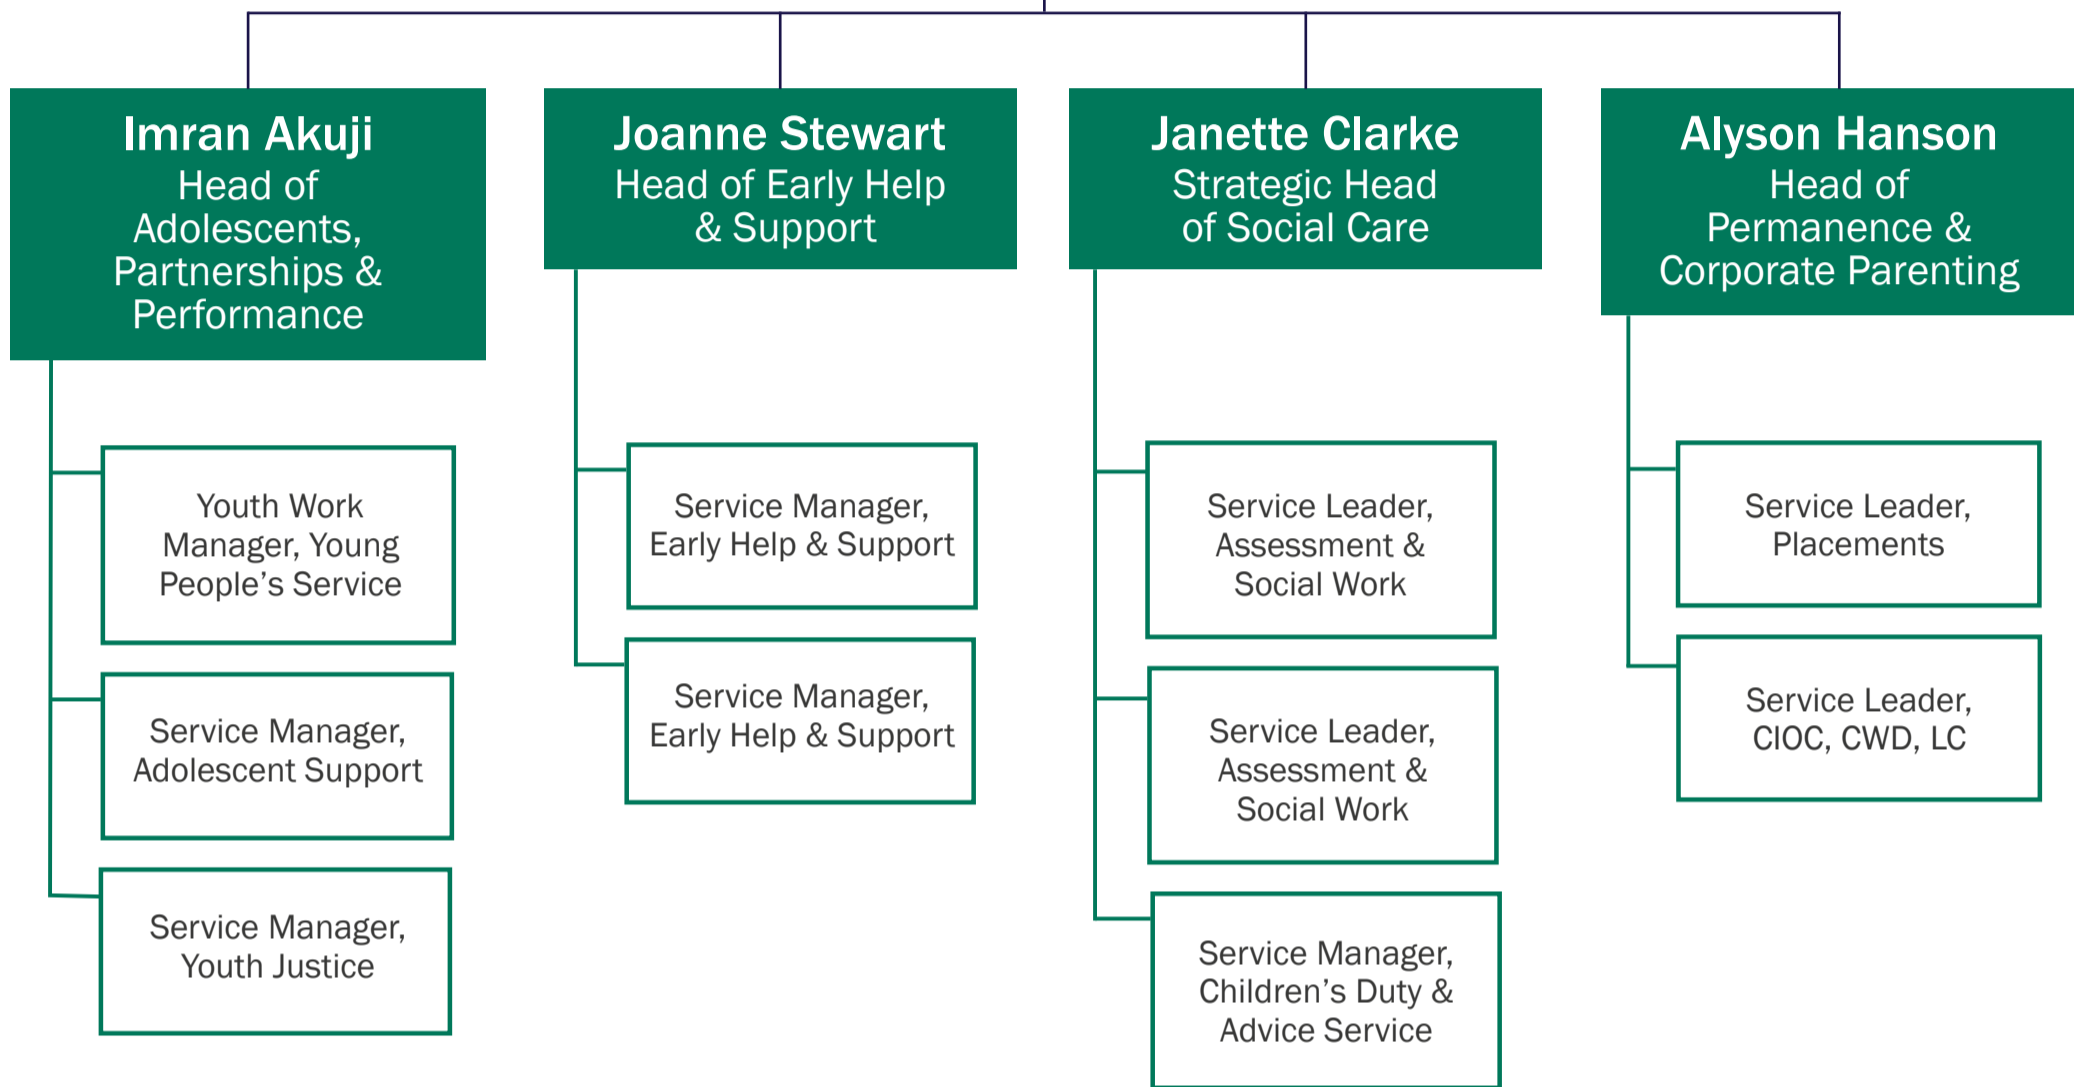

Children's Social Care - Organisational Structure

Jayne Ivory
Director of Children's Services (DCS)

Blackburn with Darwen Borough Council
Education - Organisational Structure