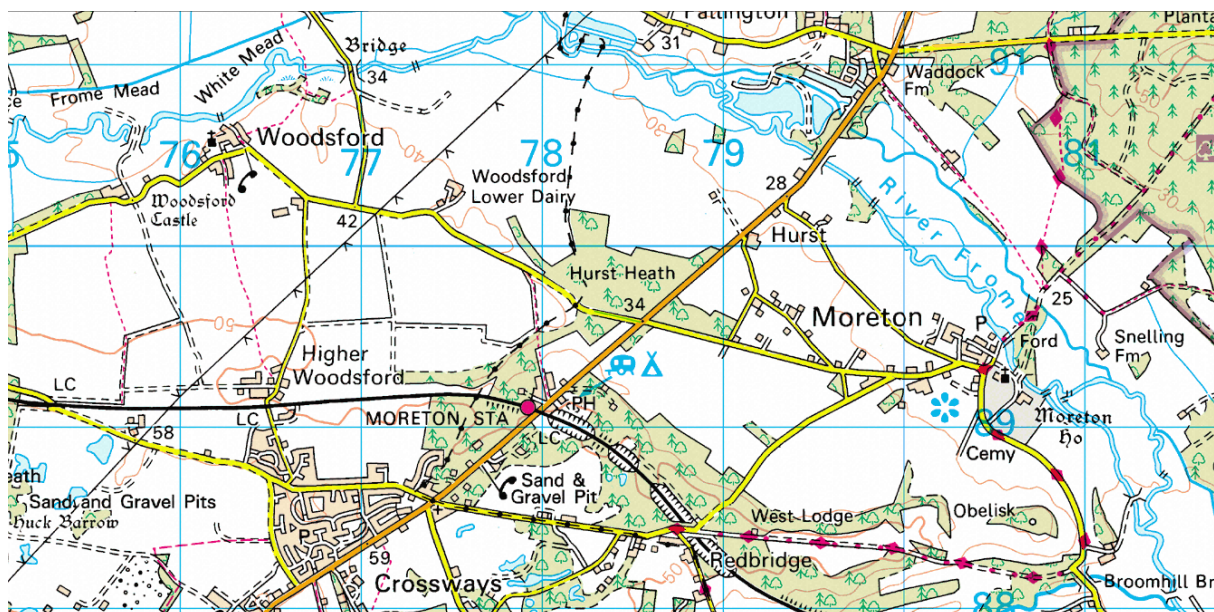

ROADSIDE VERGES OF PARTICULAR INTEREST

SITE NO: West 75

DATE FIRST NOTIFIED:

GRID REF: SY 784897

ROAD NO:

ROAD NAME: Woodsford Road

SIDE OF ROAD: South

LENGTH OF ROAD: 50m.

WEST 75 - WOODSFORD ROAD