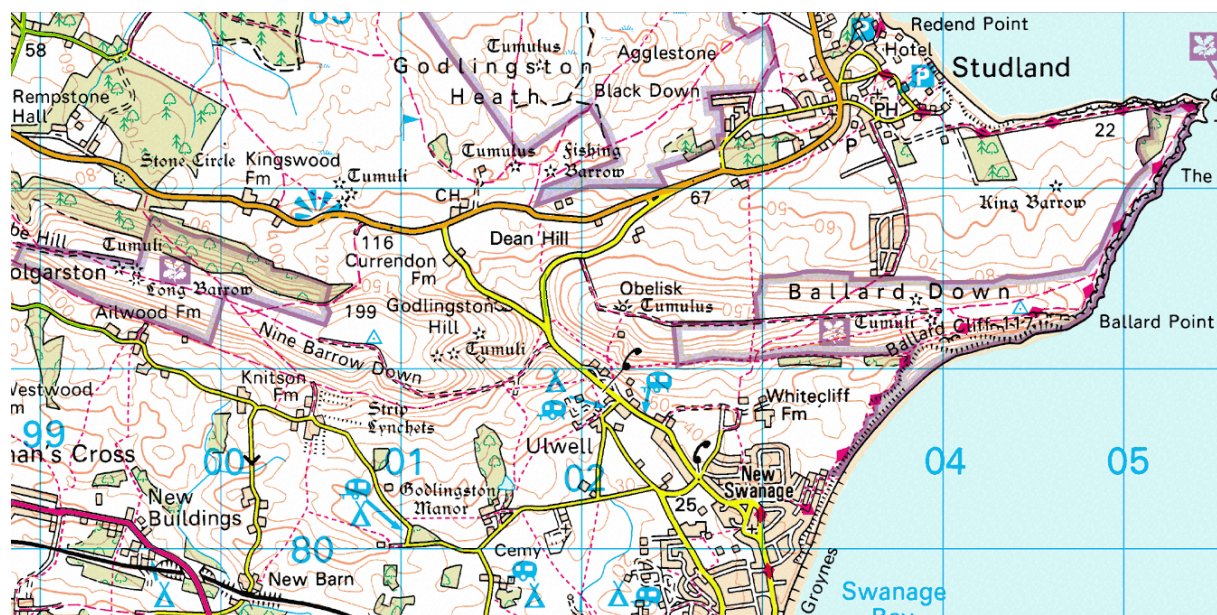

ROADSIDE VERGES OF PARTICULAR INTEREST

SITE NO: West 73

DATE FIRST NOTIFIED: 1991

GRID REF: SZ 017815

ROAD NO:

ROAD NAME: Ulwell / Studland round Ballard Down

SIDE OF ROAD: East

LENGTH OF ROAD: 100m.

CUTTING PRESCRIPTION:

One swathe can be cut at any time.

Most of the spp. of interest are found in sufficient numbers higher on the bank.

OTHER POINTS OF INTEREST:

- SSSI 08/1
- Good summer flora

WEST 73 - BALLARD DOWN