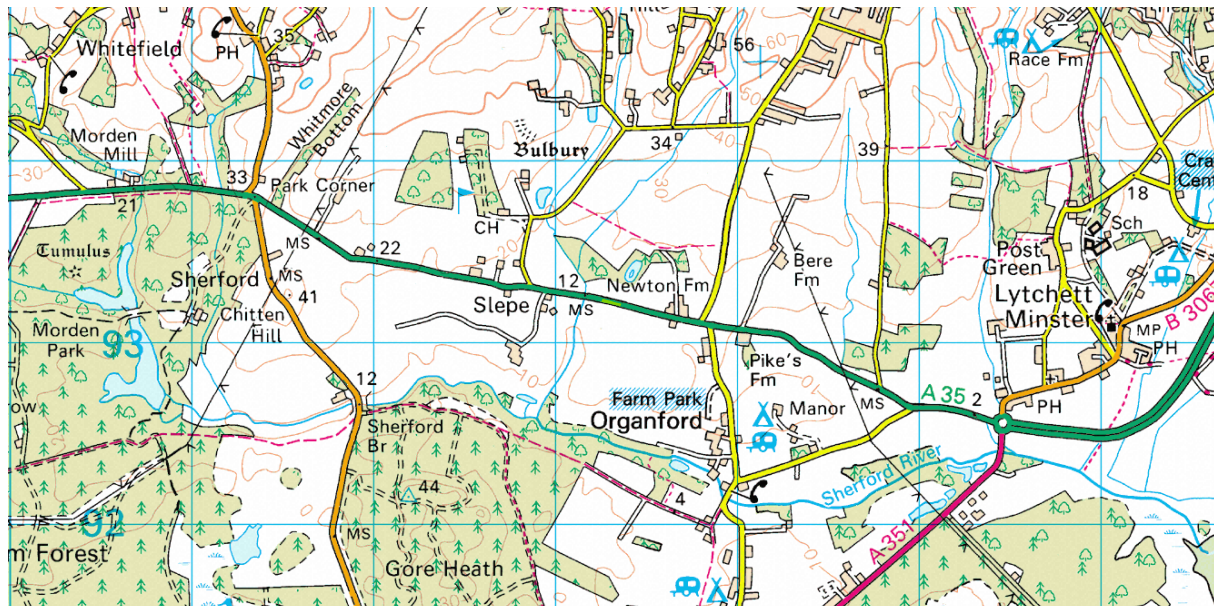

ROADSIDE VERGES OF PARTICULAR INTEREST

SITE NO: West 60

DATE FIRST NOTIFIED: 1990

GRID REF: SY 923939

ROAD NO: A35

ROAD NAME:

SIDE OF ROAD: North

LENGTH OF ROAD: 50m.

OTHER POINTS OF INTEREST:

- Only one other known site in Kent!

WEST 60