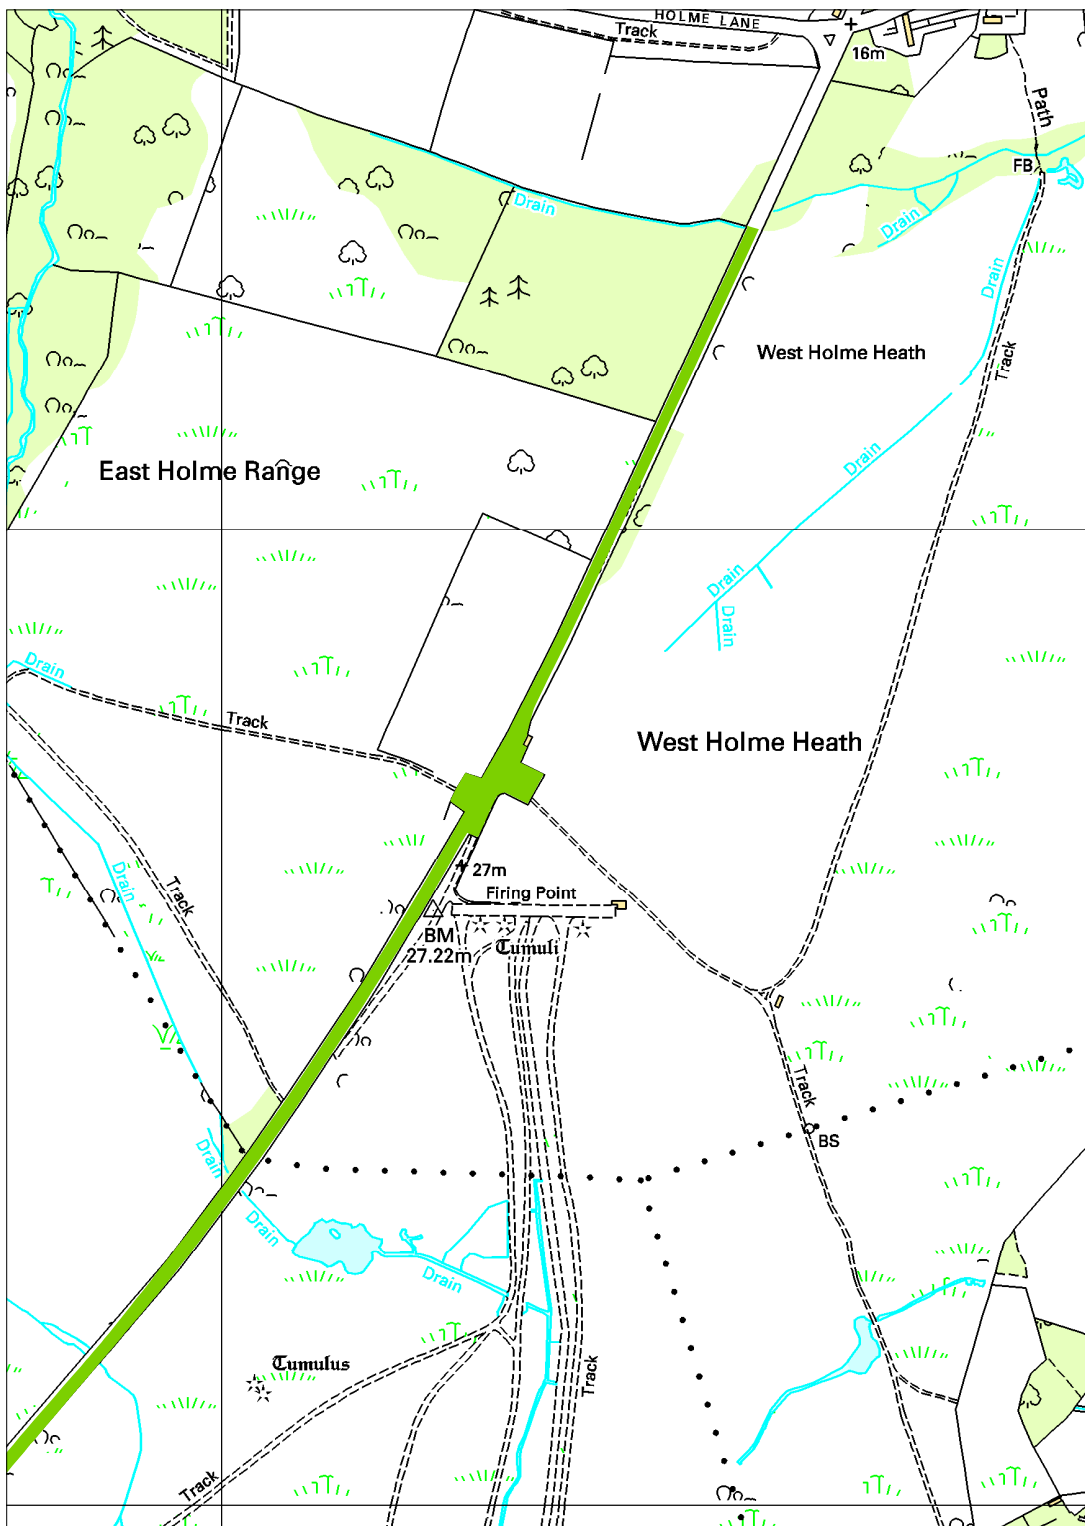

ROADSIDE VERGES OF PARTICULAR INTEREST

SITE NO: West 54

DATE FIRST NOTIFIED: 1983

GRID REF: SY 874835 - 886855

ROAD NO: B3070

ROAD NAME: across Povington Heath

SIDE OF ROAD: East West

LENGTH OF ROAD: 1 ½ miles

CUTTING PRESCRIPTION:

Leave until late August (as Arne verges).

Needs cutting right back every 3 years or so – gorse, heather and willow encroaching onto verges. (Boundary cut).

OTHER POINTS OF INTEREST:

- Povington Heath SSSI
- Very diverse with 38 DN species. Base rich / acid grass transition.
- Good heathland with chalk grassland

WEST 54 - POVINGTON HEATH

WEST 54 - POVINGTON HEATH