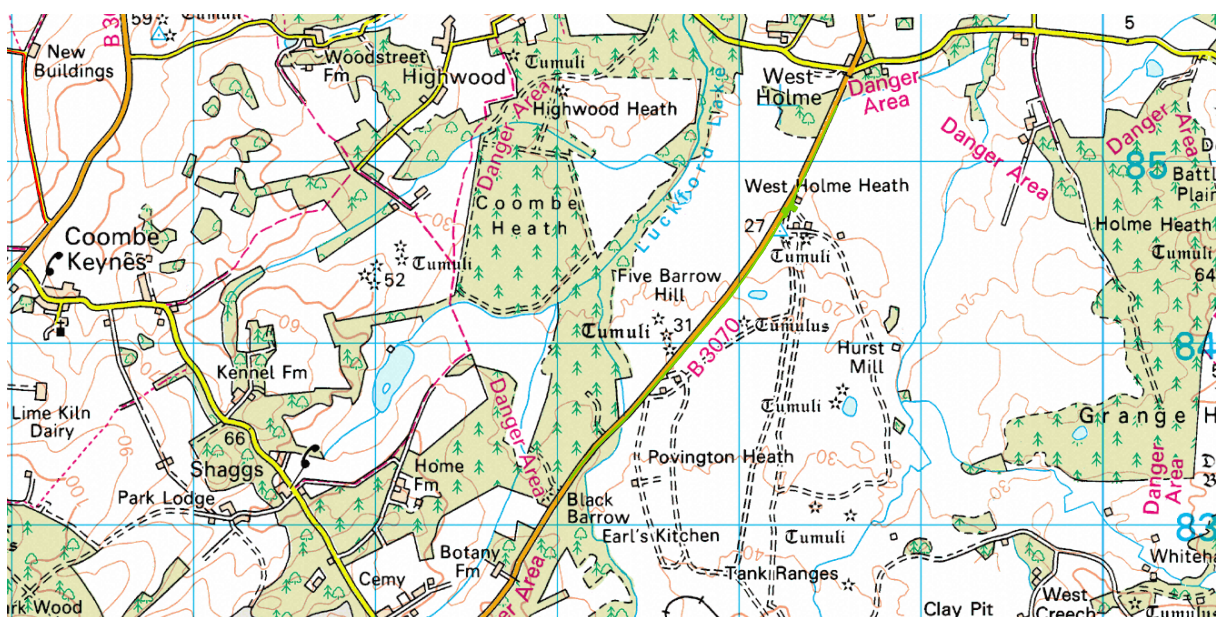

ROADSIDE VERGES OF PARTICULAR INTEREST

SITE NO: West 54

DATE FIRST NOTIFIED: 1983

GRID REF: SY 874835 - 886855

ROAD NO: B3070

ROAD NAME: across Povington Heath

SIDE OF ROAD: East West

LENGTH OF ROAD: 1 ½ miles

SPECIES OF PARTICULAR INTEREST:

Dactylorhiza maculata – Heath Spotted Orchid

Dactylorhiza praetemissa – Southern Marsh Orchid

Erodium cicutarium – Common Storksbill

Linum catharticum – Fairy Flax

Lathyrus nissolia – Grass Vetchling

CUTTING PRESCRIPTION:

Leave until late August (as Arne verges).

Needs cutting right back every 3 years or so – gorse, heather and willow encroaching onto verges. (Boundary cut).

OTHER POINTS OF INTEREST:

- Povington Heath SSSI
- Very diverse with 38 DN species. Base rich / acid grass transition.
- Good heathland with chalk grassland