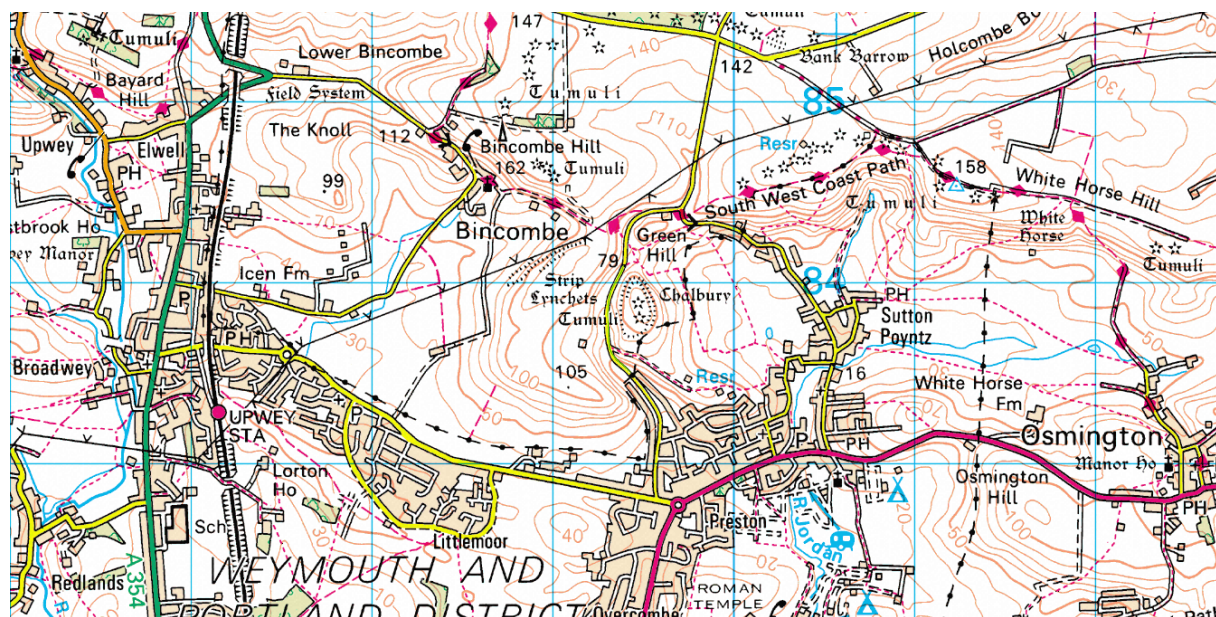

ROADSIDE VERGES OF PARTICULAR INTEREST

SITE NO: West 40

DATE FIRST NOTIFIED: 1984

GRID REF: SY 695835

ROAD NO: 126

ROAD NAME: Coombe Valley Road

SIDE OF ROAD: East

LENGTH OF ROAD: 500 yards

SPECIES OF PARTICULAR INTEREST

Ophrys apifera – Bee Orchid

Ancampsis pyramidalis - Pyramidal Orchid (in 1988)

Plus good chalkland flora

CUTTING PRESCRIPTION:

Avoid cutting until late August.

OTHER POINTS OF INTEREST:

- SNCI 68/23
- SSSI 68/2
- A lot of people look out for these orchids each year & are disappointed if they don't see them.