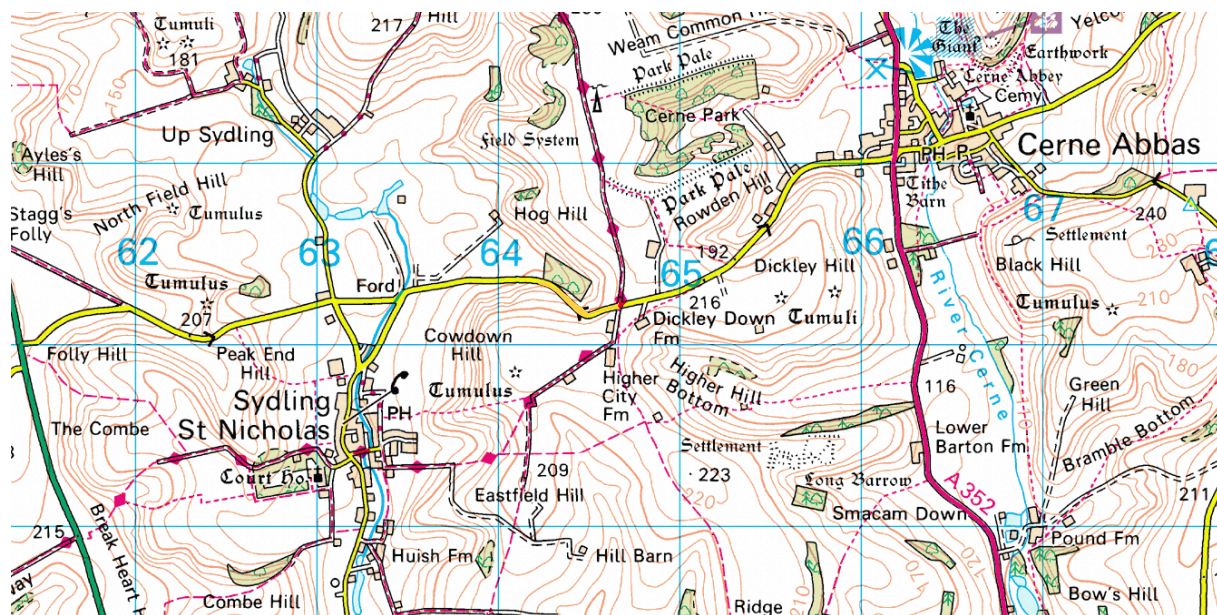

ROADSIDE VERGES OF PARTICULAR INTEREST

SITE NO: West 28

DATE FIRST NOTIFIED: 1983

GRID REF: ST 643003

ROAD NO: 19

ROAD NAME: Cerne Abbas

SIDE OF ROAD: North & South

LENGTH OF ROAD: 500 yards

South side – leave until late July.

OTHER POINTS OF INTEREST:

- SSSI 60/3 Sydling Valey Down SSSI – South verge and part of North verge

WEST 28