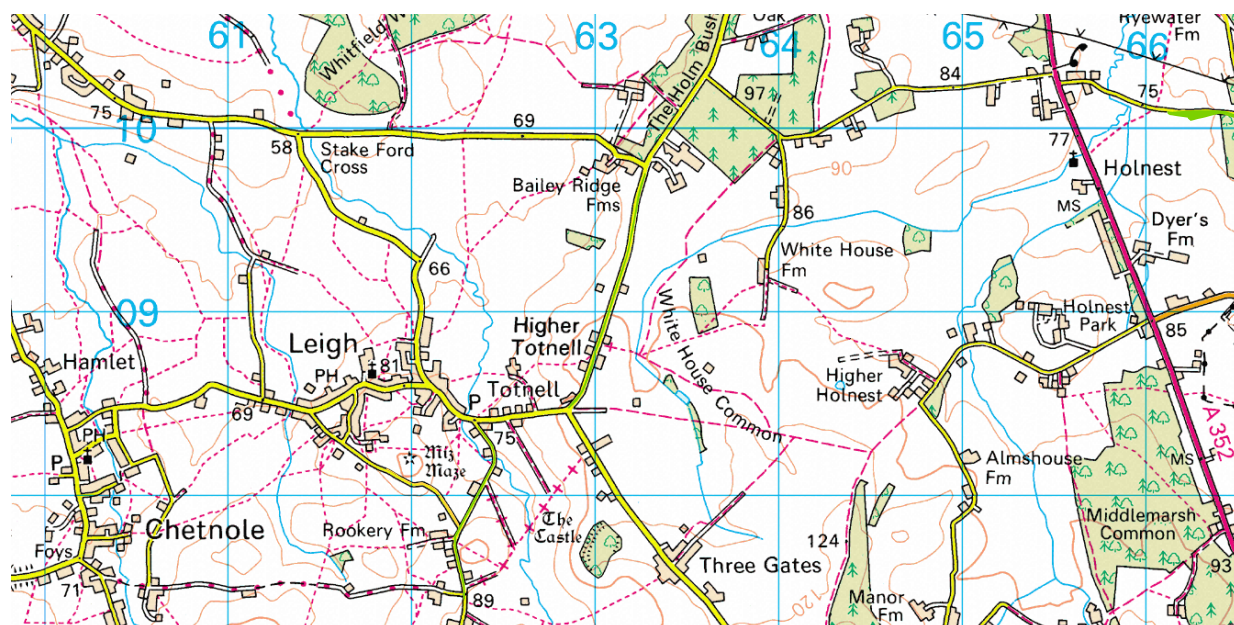

## ROADSIDE VERGES OF PARTICULAR INTEREST

**SITE NO:** West 26

**DATE FIRST NOTIFIED:** 1983

**GRID REF:** ST 632098

**ROAD NO:** 69

**ROAD NAME:** Sherborne Leigh Road

**SIDE OF ROAD:** East

**LENGTH OF ROAD:** 1000m

## **OTHER POINTS OF INTEREST:**

- Neutral grassland which needs cutting to maintain diversity

WEST 26 - SHERBORNE LEIGH ROAD