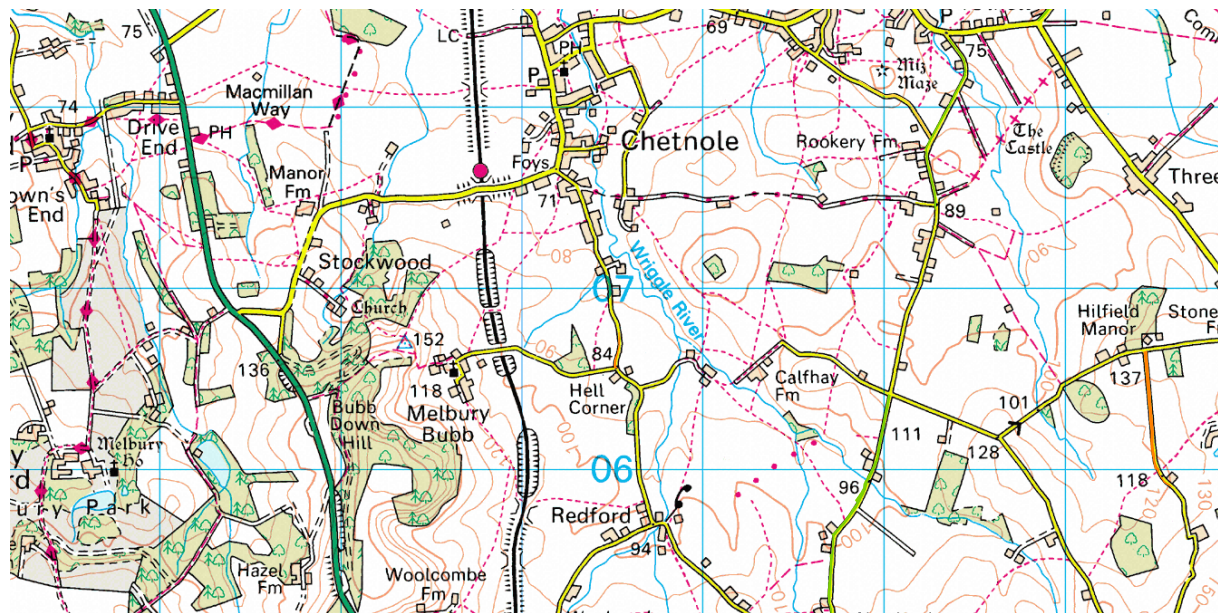

ROADSIDE VERGES OF PARTICULAR INTEREST

SITE NO: West 20

DATE FIRST NOTIFIED: 1996

GRID REF: ST 605070 - 605065

ROAD NO: 93

ROAD NAME: Chetnole – Redford
Hell Corner

SIDE OF ROAD: West

LENGTH OF ROAD: 200m approx

OTHER POINTS OF INTEREST:

- This is a very good spring bank.

WEST 20 - HELL CORNER