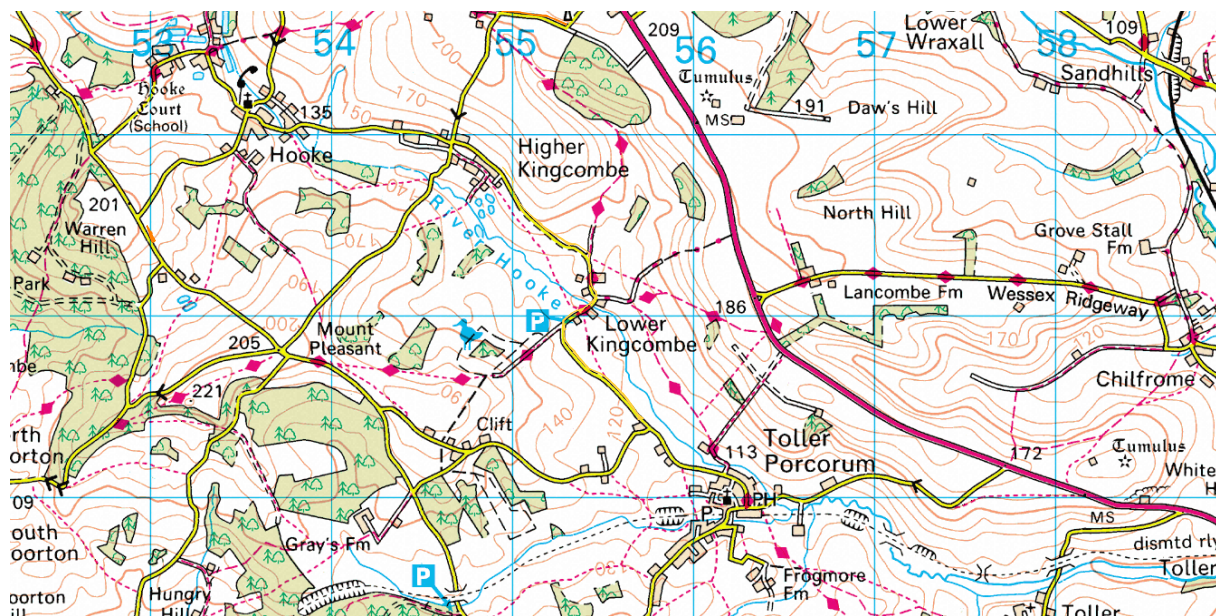

## **CUTTING PRESCRIPTION:**

Avoid cutting until late June – early July

## **OTHER POINTS OF INTEREST:**

- Adjacent to Kingcombe Reserve SSSI
- It is hoped that a later cut will allow more flowering species to establish themselves

WEST 14 - TOLLER ROAD