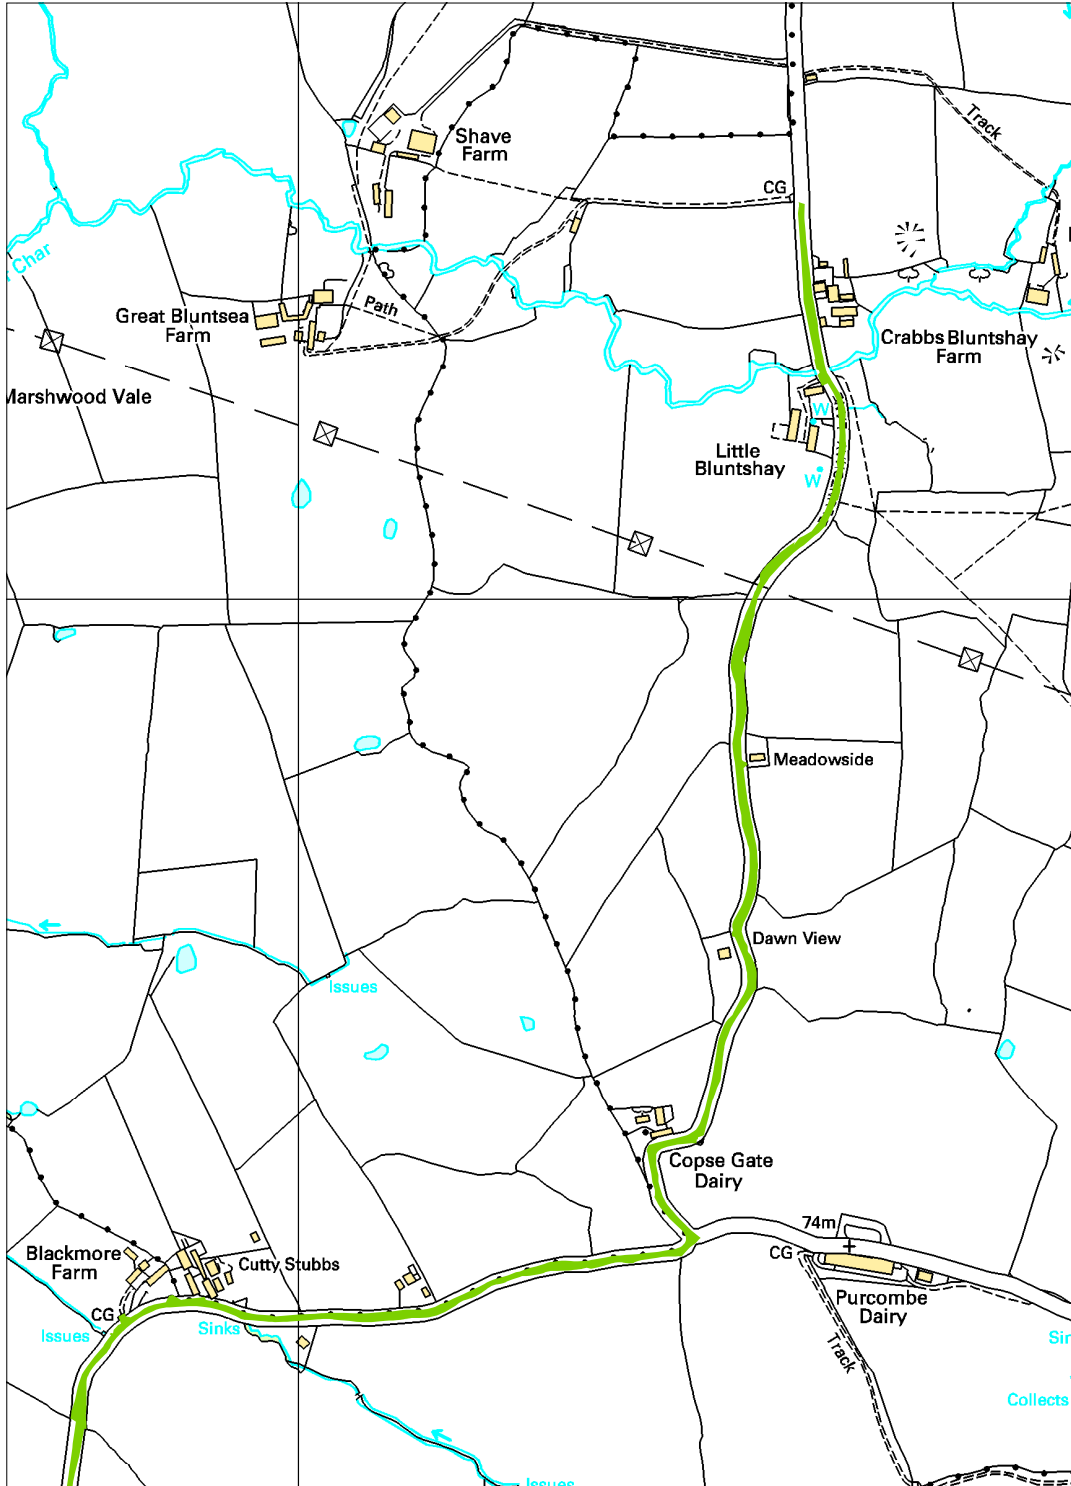

WEST 8 - BLUNTHAY LANE