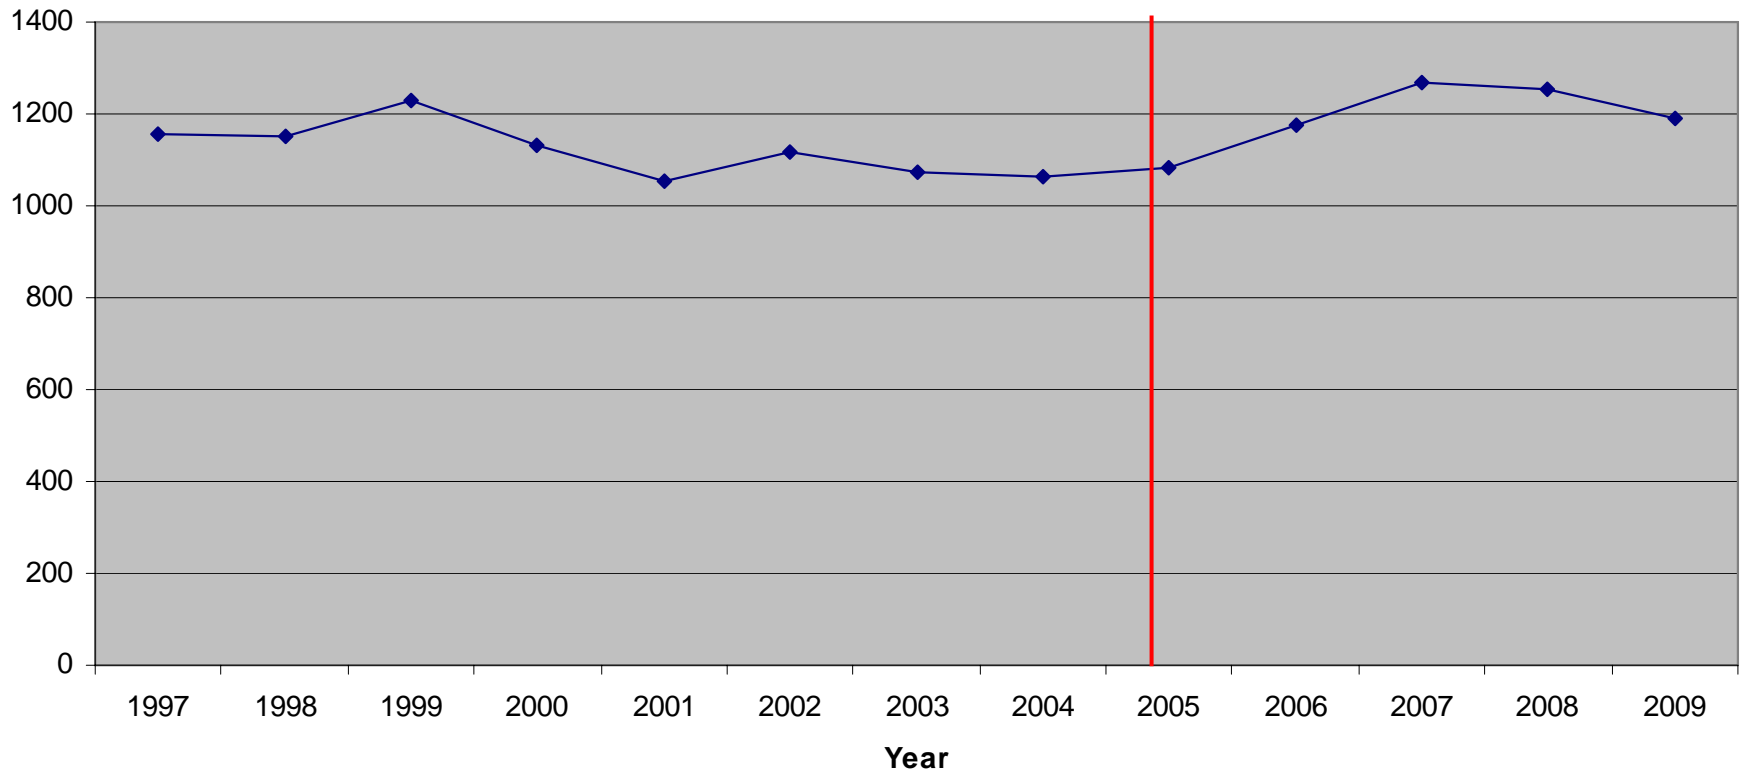

Number of Assaults Requiring ED treatment at Addenbrookes