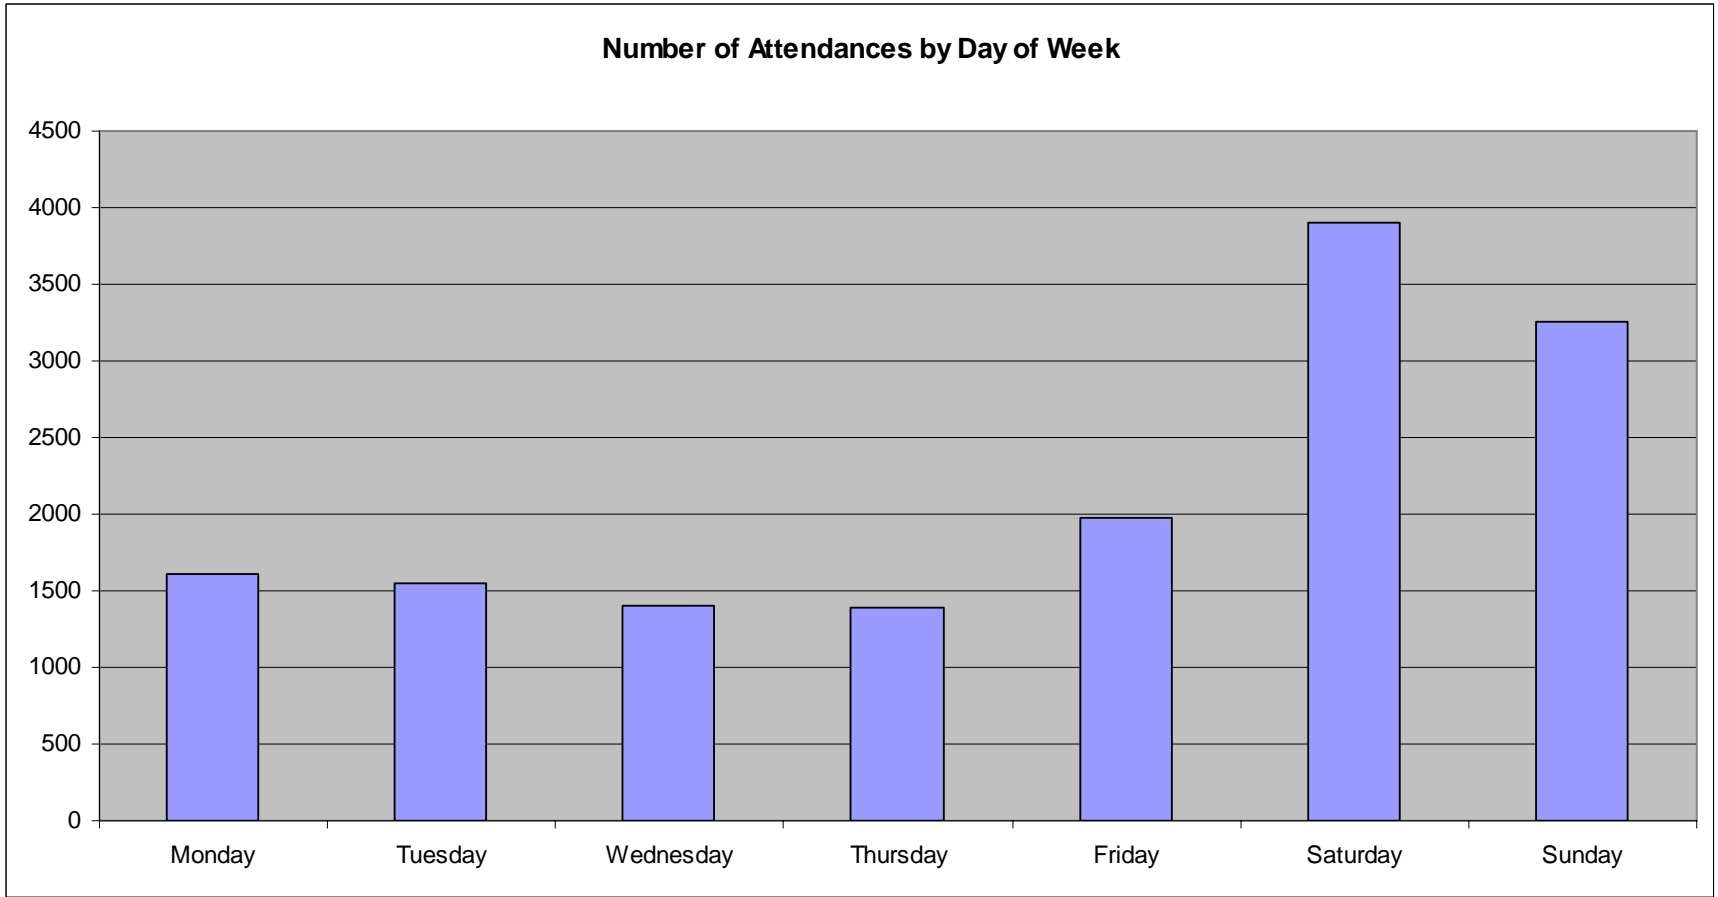

How much of a problem is it?