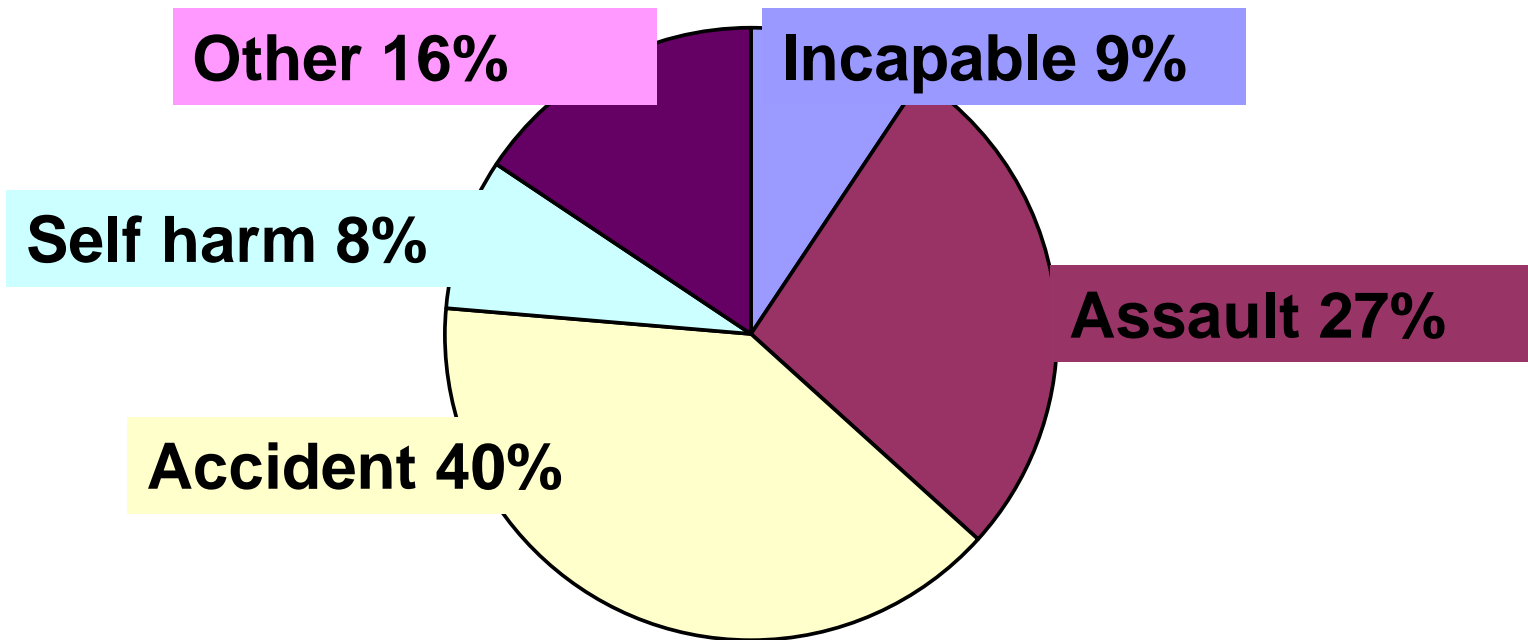

## Number of Assaults Requiring ED treatment at Addenbrookes

# How much of a problem is it?

**Average Numbers of Assaults per Year Presenting Pre/Post 2005 in Different Time Periods**

## *Where are people getting drunk?*

- Survey of alcohol related ED attendances found 27% of women and 15% of men had a drink before going out.
- Most people drunk most alcohol at a licensed premises
- 70% of people were injured / assaulted away from the place where they had done most drinking