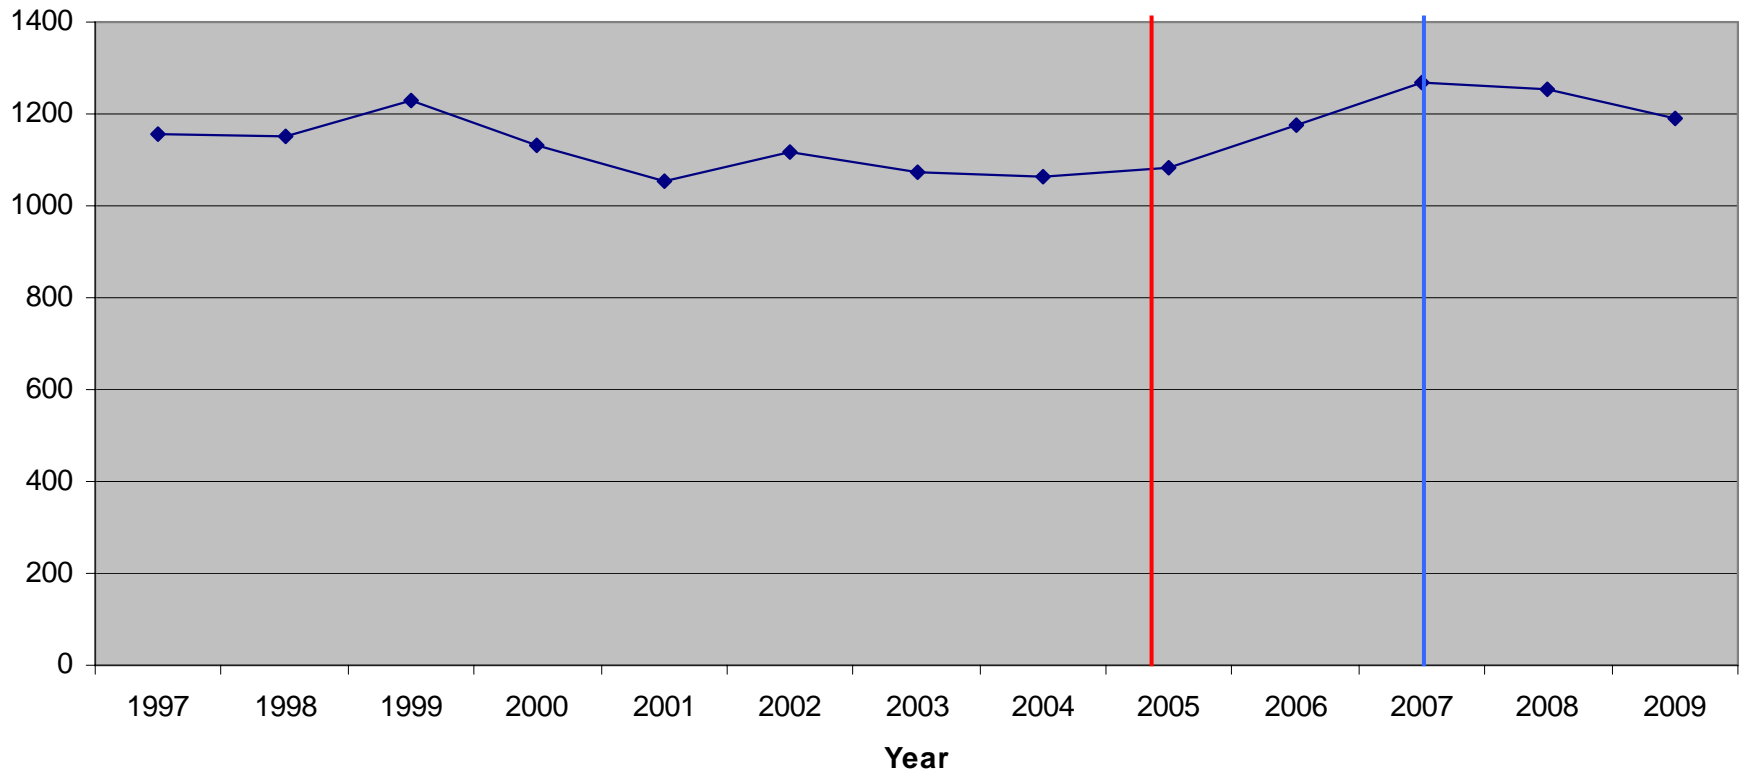

Number of Assaults Requiring ED treatment at Addenbrookes