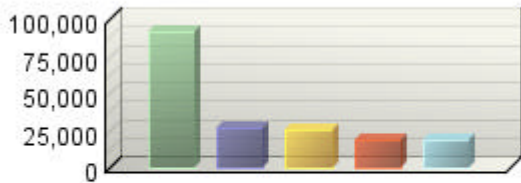

Web & Intranet Programme Status Report – August 2008

Pages

Visits

Referring Site

Visits

Visitor Summary	
Visitors	429,240
Visitors Who Visited Once	374,230
Visitors Who Visited More Than Once	55,010
Average Visits per Visitor	1.29

Visit Summary	
Visits	555,694
Average per Day	17,925
Average Visit Duration	00:07:52
Median Visit Duration	00:02:27
International Visits	35.32%
Visits of Unknown Origin	0.00%
Visits from Your Country: United Kingdom (UK)	64.68%