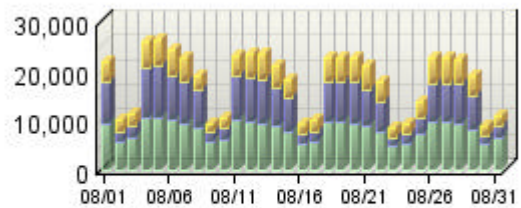

New vs. Returning Visitors Trend

Visits