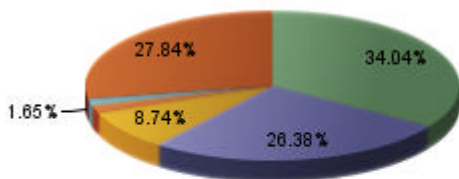

Web & Intranet Programme Status Report – August 2008

Pages

Visits

Referring Site

Visits

Visitor Summary	
Visitors	429,240
Visitors Who Visited Once	374,230
Visitors Who Visited More Than Once	55,010
Average Visits per Visitor	1.29

Visit Summary	
Visits	555,694
Average per Day	17,925
Average Visit Duration	00:07:52
Median Visit Duration	00:02:27
International Visits	35.32%
Visits of Unknown Origin	0.00%
Visits from Your Country: United Kingdom (UK)	64.68%

Page View Summary	
Page Views	2,237,792
Average per Day	72,186
Average Page Views per Visit	4.03

Hit Summary	
Successful Hits for Entire Site	2,272,331
Average Hits per Day	73,301
Home Page Hits	139,805