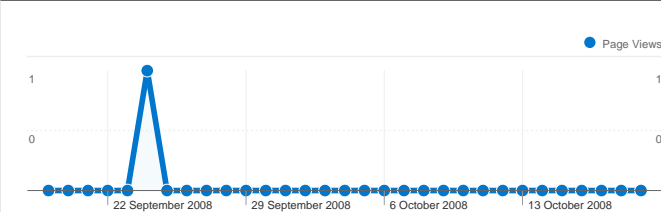

Site Usage

843,776 Visits

26.35% Bounce Rate

8,500,581 Page Views

00:05:40 Avg. Time on Site

10.07 Pages/Visit

46.54% % New Visits

Visitors Overview

Visitors
553,381

Traffic Sources Overview

Content by Title Detail: History in the balance

Page Views
1

Content by Title

Page Title	Page Views	% visits
Parents and carers / About us	28,534	17.57%
Contact us / About us / Ofsted	17,956	11.06%
About us / Ofsted home /	17,195	10.59%
Current Vacancies / Working	16,898	10.41%
Working for Ofsted / About us /	9,661	5.95%

553,381 people visited this site

843,776 Visits

553,381 Absolute Unique Visitors

8,500,581 Page Views

10.07 Average Page Views

00:05:40 Time on Site

26.35% Bounce Rate

46.54% New Visits

1 - 10 of 658

Pages on this site were viewed a total of 8,500,581 times

 8,500,581 Page Views

 6,100,270 Unique Views

 26.35% Bounce Rate

Top Content

Pages	Page Views	% Page Views
(other)	1,474,356	19.44%
/oxcare_providers/list	500,940	6.60%
/	377,990	4.98%
/oxedu_providers/list_providers/(sort)/datesort,desc/(type)/4096/	134,508	1.77%
/oxcare_providers/list/	121,230	1.60%