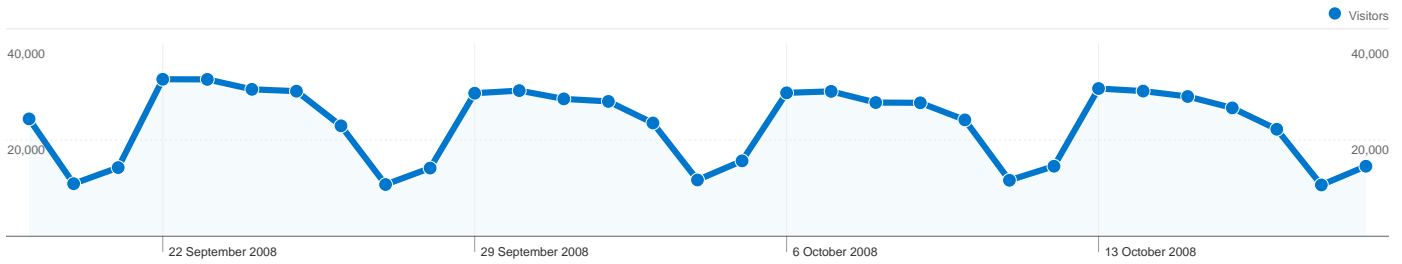

Site Usage

843,776 Visits

26.35% Bounce Rate

8,500,581 Page Views

00:05:40 Avg. Time on Site

10.07 Pages/Visit

46.54% % New Visits

Visitors Overview

Visitors
553,381

Traffic Sources Overview

Content by Title Detail: History in the balance

Page Views
1

Content by Title

Page Title	Page Views	% visits
Parents and carers / About us	28,534	17.57%
Contact us / About us / Ofsted	17,956	11.06%
About us / Ofsted home /	17,195	10.59%
Current Vacancies / Working	16,898	10.41%
Working for Ofsted / About us /	9,661	5.95%

553,381 people visited this site

843,776 Visits

553,381 Absolute Unique Visitors

8,500,581 Page Views

10.07 Average Page Views

00:05:40 Time on Site

26.35% Bounce Rate

46.54% New Visits