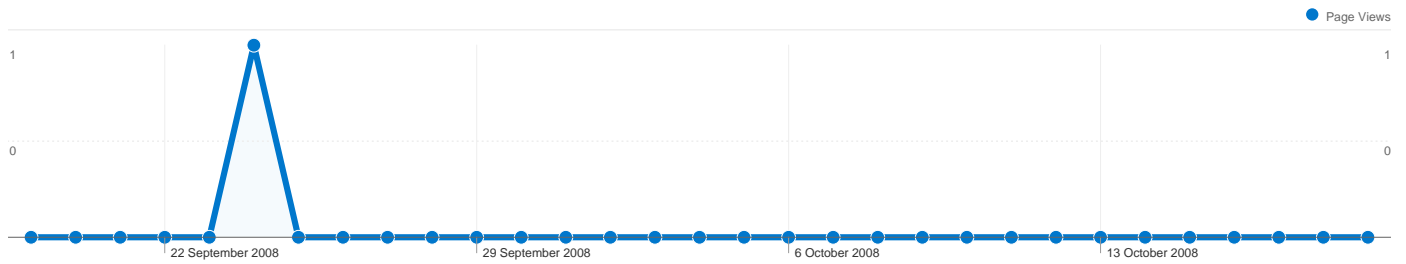

553,381 people visited this site

843,776 Visits

553,381 Absolute Unique Visitors

8,500,581 Page Views

10.07 Average Page Views

00:05:40 Time on Site

26.35% Bounce Rate

46.54% New Visits

Content by Title Detail:

History in the balance

19 Sep 2008 - 19 Oct 2008

Comparing to: Site

This page was viewed 1 times

Content Performance

1 Page Views

% of Site Total: > 0.00%