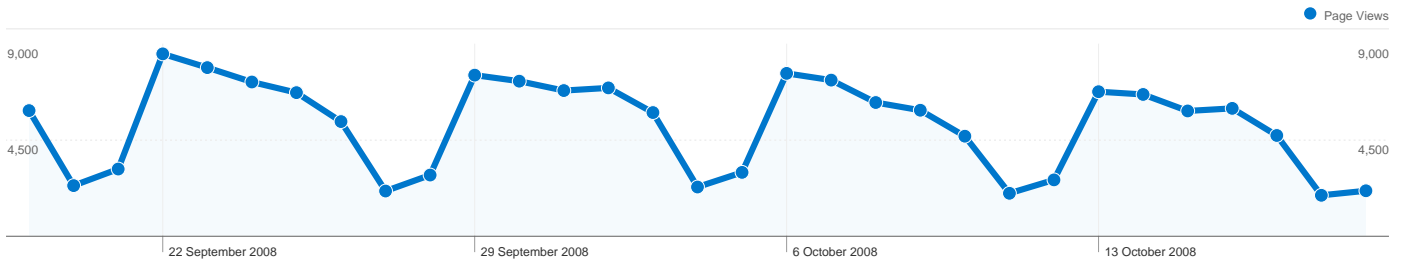

98 page titles containing "About us" were viewed a total of 162,374 times

Content Performance

Page Views	Unique Page Views	Time on Page	Bounce Rate	% Exit	$ Index	
162,374 % of Site Total: 1.91%	125,206 % of Site Total: 2.05%	00:00:49 Site Avg: 00:00:37 (30.62%)	26.99% Site Avg: 26.35% (2.42%)	17.15% Site Avg: 9.93% (72.73%)	£0.00 Site Avg: £0.00 (0.00%)	
Page Title	Page Views	Unique Page Views	Time on Page	Bounce Rate	% Exit	$ Index
Parents and carers / About us / Ofsted home / Ofsted - Ofsted	28,534	22,405	00:00:31	24.55%	7.58%	£0.00
Contact us / About us / Ofsted home / Ofsted - Ofsted	17,956	14,358	00:01:42	54.52%	39.30%	£0.00
About us / Ofsted home / Ofsted - Ofsted	17,195	13,262	00:00:38	22.79%	12.75%	£0.00
Current Vacancies / Working for Ofsted / About us / Ofsted home / Ofsted - Ofsted	16,898	10,766	00:00:34	17.07%	16.98%	£0.00
Working for Ofsted / About us / Ofsted home / Ofsted - Ofsted	9,661	6,764	00:00:20	10.85%	4.58%	£0.00
Children and young people / About us / Ofsted home / Ofsted - Ofsted	8,924	7,055	00:00:32	35.11%	9.40%	£0.00
FAQs / About us / Ofsted home / Ofsted - Ofsted	8,084	6,307	00:00:35	30.50%	8.56%	£0.00
Care / FAQs / About us / Ofsted home / Ofsted - Ofsted	6,952	5,608	00:01:40	37.25%	29.99%	£0.00
Adult learners and employers / About us / Ofsted home / Ofsted - Ofsted	5,302	4,240	00:00:41	38.71%	13.77%	£0.00
Education / FAQs / About us / Ofsted home / Ofsted - Ofsted	4,751	3,935	00:01:09	43.33%	14.14%	£0.00

1 - 10 of 98