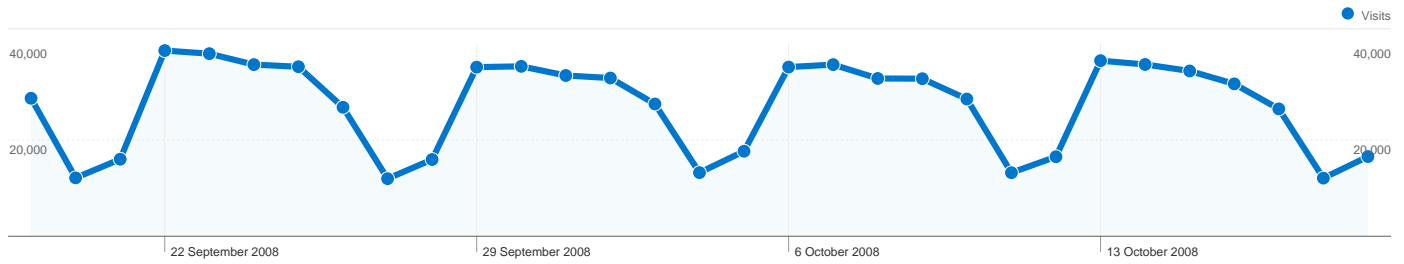

All traffic sources sent a total of 843,776 visits

- 12.13% Direct Traffic
- 44.28% Referring Sites
- 43.58% Search Engines