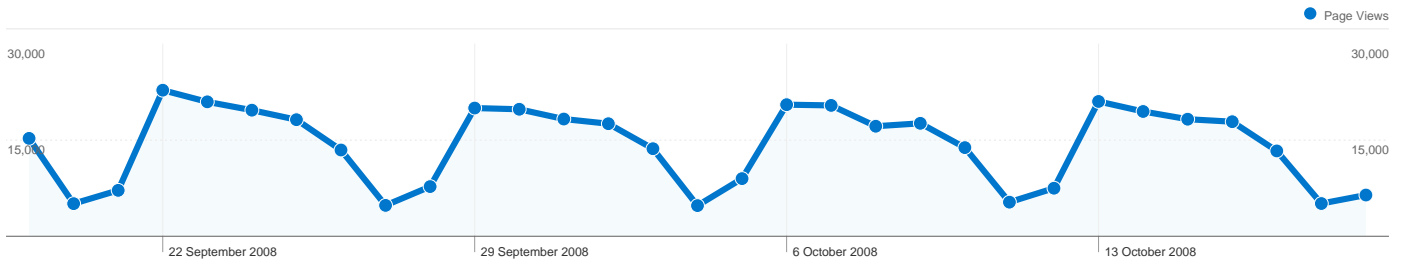

658 page titles containing "Forms and Guidance" were viewed a total of 442,584 times

Content Performance

Page Views 442,584 % of Site Total: 5.21%	Unique Page Views 330,913 % of Site Total: 5.42%	Time on Page 00:00:52 Site Avg: 00:00:37 (38.19%)	Bounce Rate 47.15% Site Avg: 26.35% (78.90%)	% Exit 15.94% Site Avg: 9.93% (60.54%)	$ Index £0.00 Site Avg: £0.00 (0.00%)

Page Title	Page Views	Unique Page Views	Time on Page	Bounce Rate	% Exit	$ Index
Forms and guidance / Ofsted home / Ofsted - Ofsted	98,606	63,389	00:00:23	8.30%	4.76%	£0.00
Title (A to Z) / Browse all forms and guidance by / Forms and guidance / Ofsted home / Ofsted - Ofsted	69,145	53,065	00:00:26	16.13%	4.27%	£0.00
Schools / Education and skills / Forms and guidance / Ofsted home / Ofsted - Ofsted	26,159	19,167	00:00:25	23.88%	3.86%	£0.00
Childcare / Care and local services / Forms and guidance / Ofsted home / Ofsted - Ofsted	21,123	15,449	00:00:49	50.34%	9.20%	£0.00
Early Years Foundation Stage / Childcare / Care and local services / Forms and guidance / Ofsted home / Ofsted - Ofsted	15,534	11,275	00:01:16	40.24%	20.30%	£0.00
School self-evaluation / How we inspect / Schools / Education and skills / Forms and guidance / Ofsted home / Ofsted - Ofsted	10,628	8,620	00:01:47	78.97%	66.59%	£0.00
Inspection resources / Schools / Education and skills / Forms and guidance / Ofsted home / Ofsted - Ofsted	10,601	7,995	00:00:53	59.68%	49.11%	£0.00
Early years self-evaluation form and guidance - For settings delivering the Early Years Foundation Stage / Title (A to Z) / Browse all forms and guidance by / Forms and guidance / Ofsted home / Ofsted - Ofsted	10,557	9,265	00:04:18	73.72%	67.02%	£0.00
Self-evaluation forms: writing a SEF that works / Title (A to Z) / Browse all forms and guidance by / Forms and guidance / Ofsted home / Ofsted - Ofsted	6,317	5,142	00:00:54	47.85%	9.77%	£0.00
Forms to complete / Registration / Childcare / Care and local services / Forms and guidance / Ofsted home / Ofsted - Ofsted	6,244	3,202	00:00:59	28.67%	14.32%	£0.00

1 - 10 of 658