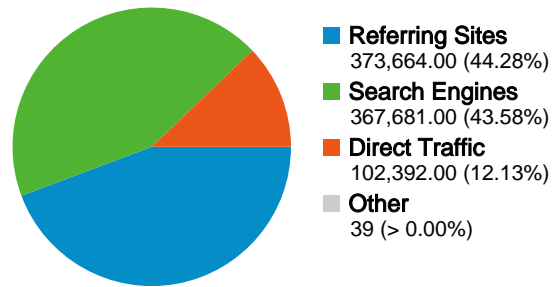

Site Usage

843,776 Visits

26.35% Bounce Rate

8,500,581 Page Views

00:05:40 Avg. Time on Site

10.07 Pages/Visit

46.54% % New Visits

Visitors Overview

Visitors
553,381

Traffic Sources Overview

Content by Title Detail: History in the balance

Page Views
1

Content by Title

Page Title	Page Views	% visits
Parents and carers / About us	28,534	17.57%
Contact us / About us / Ofsted	17,956	11.06%
About us / Ofsted home /	17,195	10.59%
Current Vacancies / Working	16,898	10.41%
Working for Ofsted / About us /	9,661	5.95%

553,381 people visited this site

843,776 Visits

553,381 Absolute Unique Visitors

8,500,581 Page Views

10.07 Average Page Views

00:05:40 Time on Site

26.35% Bounce Rate

46.54% New Visits

£0.00 \$ Index

Site Avg: £0.00 (0.00%)

All traffic sources sent a total of 843,776 visits

-  12.13% Direct Traffic
-  44.28% Referring Sites
-  43.58% Search Engines

- **Referring Sites**
373,664.00 (44.28%)
- **Search Engines**
367,681.00 (43.58%)
- **Direct Traffic**
102,392.00 (12.13%)
- **Other**
39 (> 0.00%)