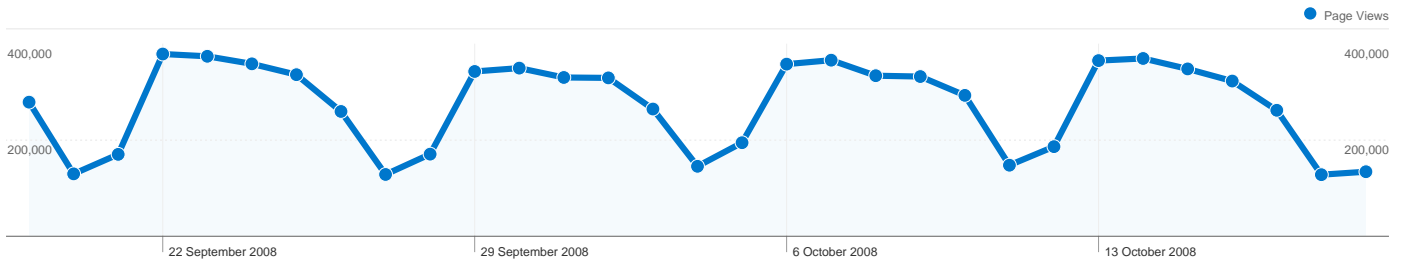

Pages on this site were viewed a total of 8,500,581 times

8,500,581 Page Views

6,100,270 Unique Views

26.35% Bounce Rate

Top Content

Pages	Page Views	% Page Views
(other)	1,474,356	19.44%
/oxcare_providers/list	500,940	6.60%
/	377,990	4.98%
/oxedu_providers/list_providers/(sort)/datesort,desc/(type)/4096/	134,508	1.77%
/oxcare_providers/list/	121,230	1.60%