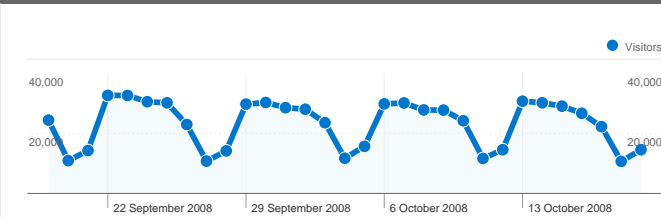

Site Usage

843,776 Visits

26.35% Bounce Rate

8,500,581 Page Views

00:05:40 Avg. Time on Site

10.07 Pages/Visit

46.54% % New Visits

Visitors Overview

Visitors
553,381

Traffic Sources Overview

Content by Title Detail: History in the balance

Page Views
1

Content by Title

Page Title	Page Views	% visits
Parents and carers / About us	28,534	17.57%
Contact us / About us / Ofsted	17,956	11.06%
About us / Ofsted home /	17,195	10.59%
Current Vacancies / Working	16,898	10.41%
Working for Ofsted / About us /	9,661	5.95%

553,381 people visited this site

843,776 Visits

553,381 Absolute Unique Visitors

8,500,581 Page Views

10.07 Average Page Views

00:05:40 Time on Site

26.35% Bounce Rate

46.54% New Visits

1 - 10 of 658

Pages on this site were viewed a total of 8,500,581 times

 8,500,581 Page Views

 6,100,270 Unique Views

 26.35% Bounce Rate

Top Content

Pages	Page Views	% Page Views
(other)	1,474,356	19.44%
/oxcare_providers/list	500,940	6.60%
/	377,990	4.98%
/oxedu_providers/list_providers/(sort)/datesort,desc/(type)/4096/	134,508	1.77%
/oxcare_providers/list/	121,230	1.60%