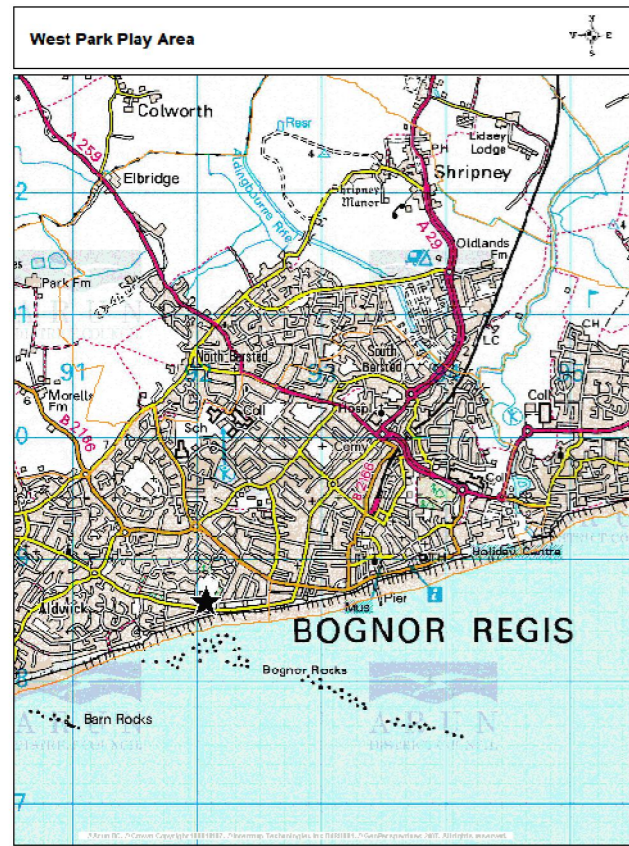

West Park Play Area, Bognor Regis