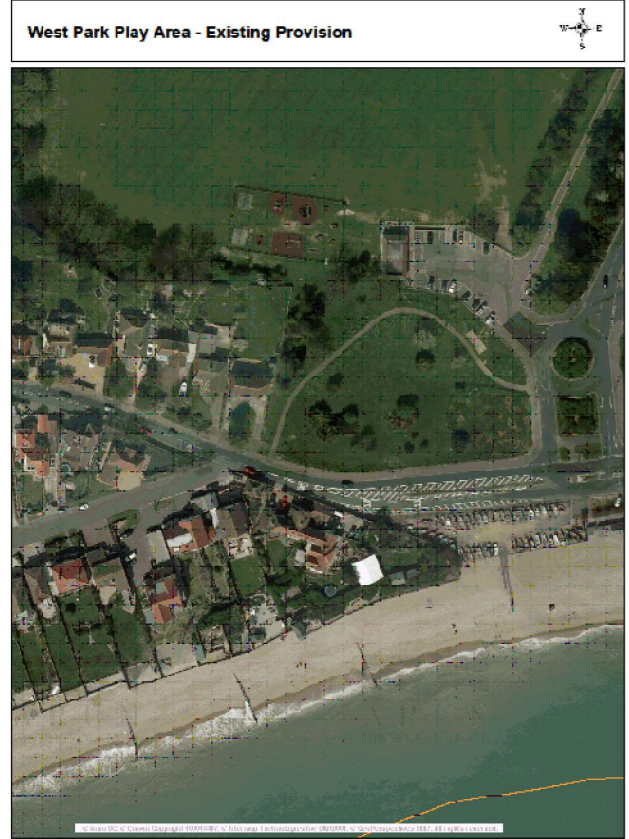

West Park Play Area, Bognor Regis