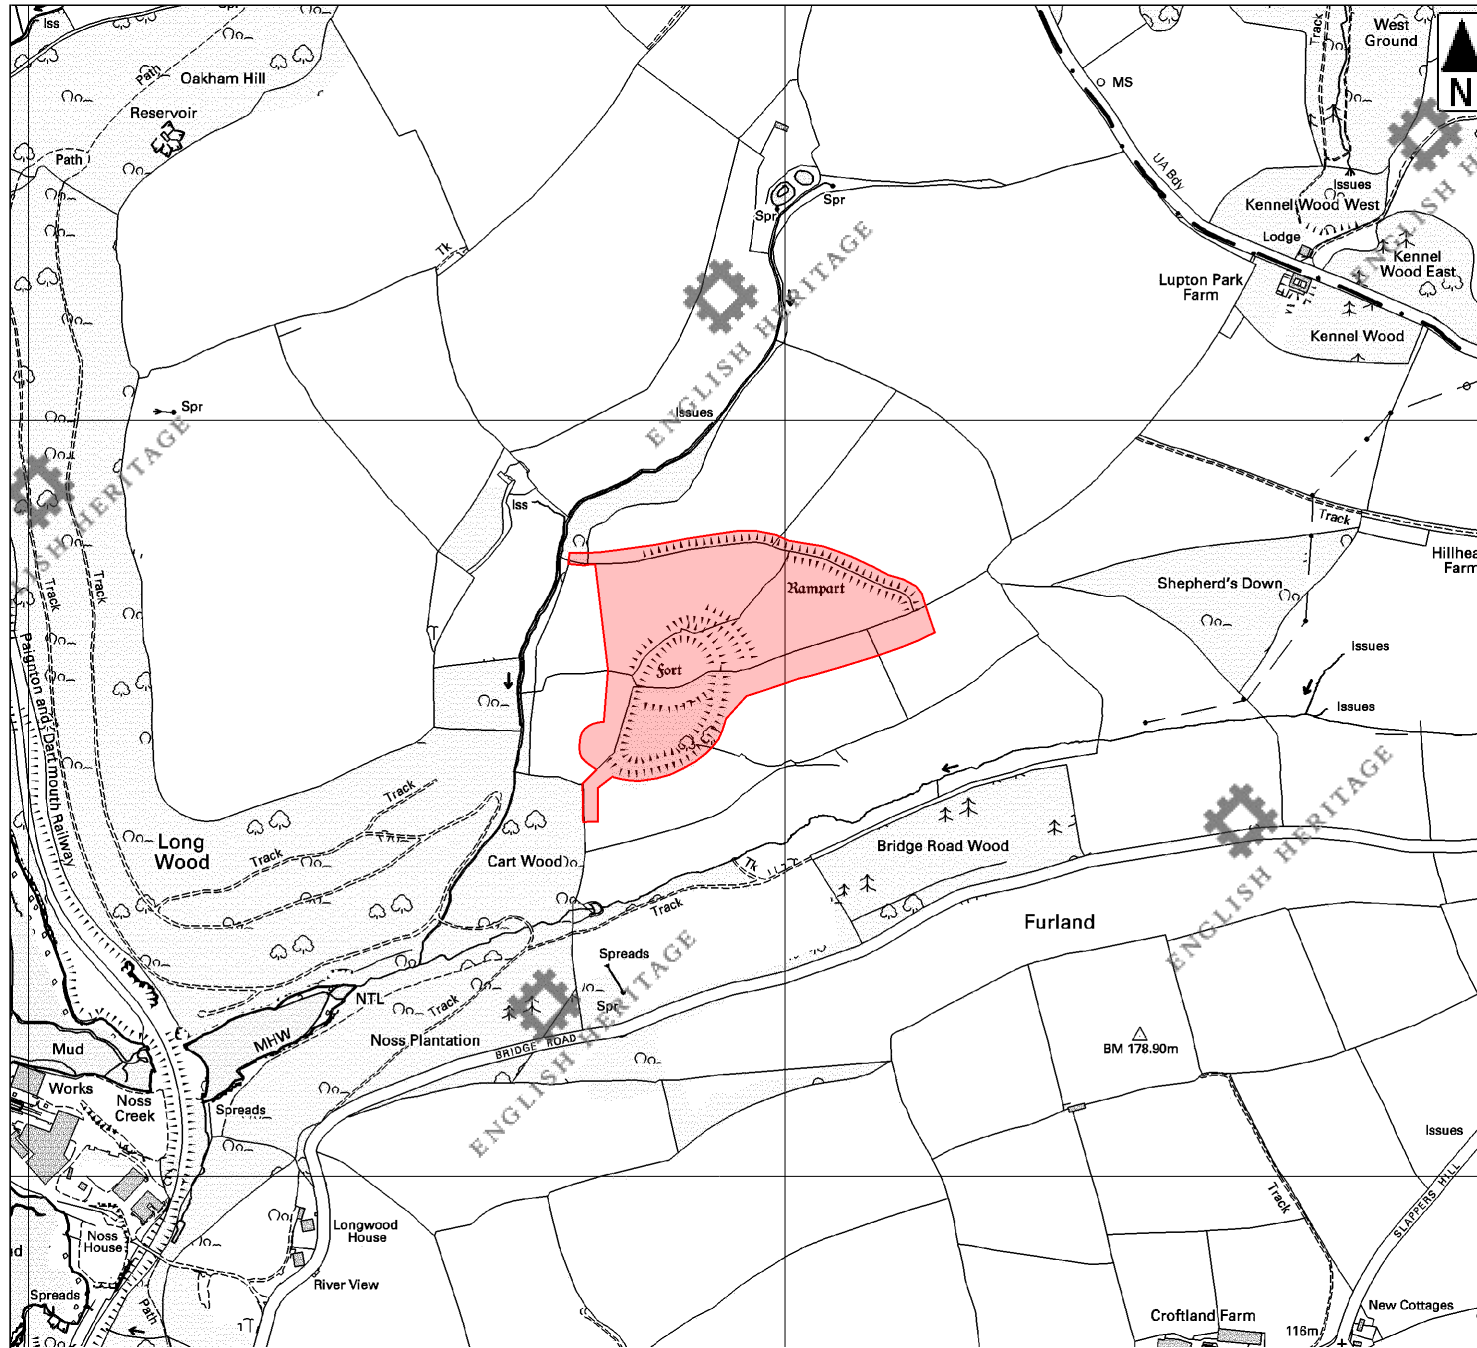

Scheduled Monument

Number: 33792

County/UA: DEVON COUNTY

Local Authority: SOUTH HAMS DISTRICT

Parish: KINGSWEAR CP

Notes:

Every effort has been made to ensure the accuracy of this map. It is supplied for indication purposes only and should always be read in conjunction with the Schedule entry. If you require clarification of the exact extent of the Scheduled area or further information, please contact English Heritage.

Map Centre NGR: SX8895653660

Map Scale: 1:10000

Scheduled Monument
Un-mapped
Mapped

Print Date: 27 August 2009

ENGLISH HERITAGE
1 Waterhouse Square, 138-142 Holborn,
London EC1N 2ST
Tel: 020 7973 3000 Fax: 020 7973 3001
www.english-heritage.org.uk

Name: HILLFORT KNOWN AS GREENWAY CAMP, IMMEDIATELY NORTH EAST OF CART WOOD