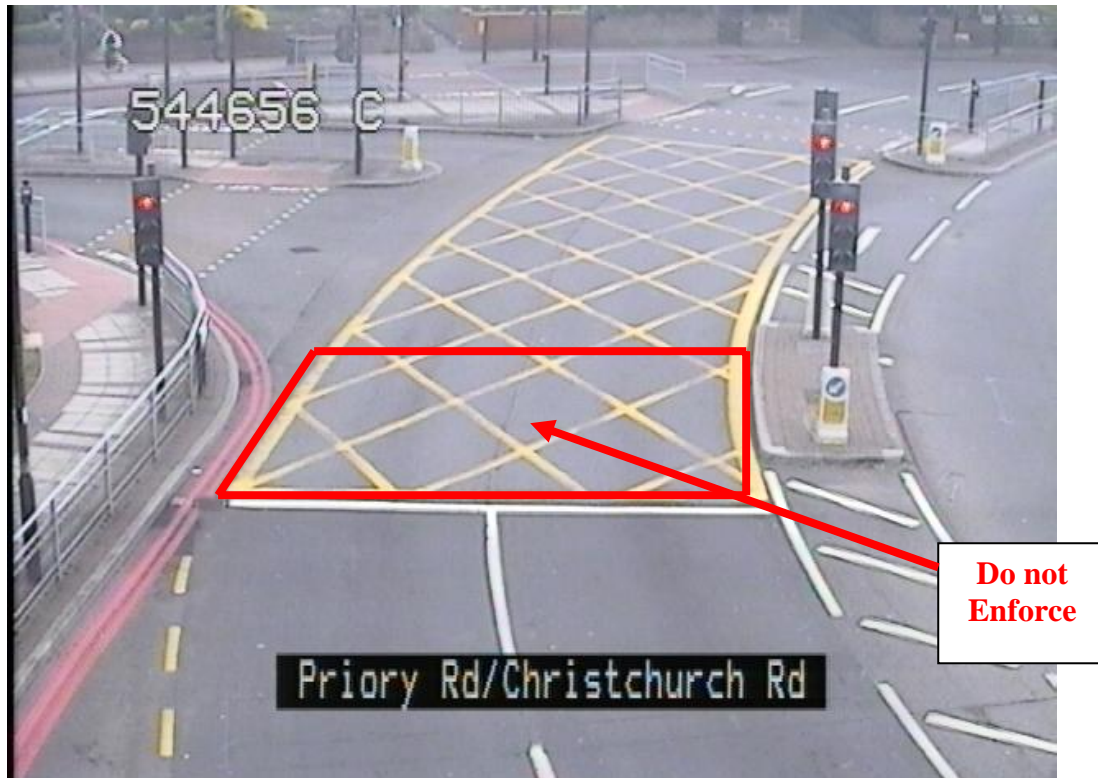

BJ527 Priory Rd / Christchurch Rd

**CCTV Camera:** 54 4656  
**BJ527**  
**Location:** Priory Rd / Christchurch Rd

**Guideline:**

Vehicles stopped within the red markings are not deemed to be blocking the junction. The yellow Box Junction is to be amended but in the interim do not enforce any vehicles stopped within the red markings, as shown above.