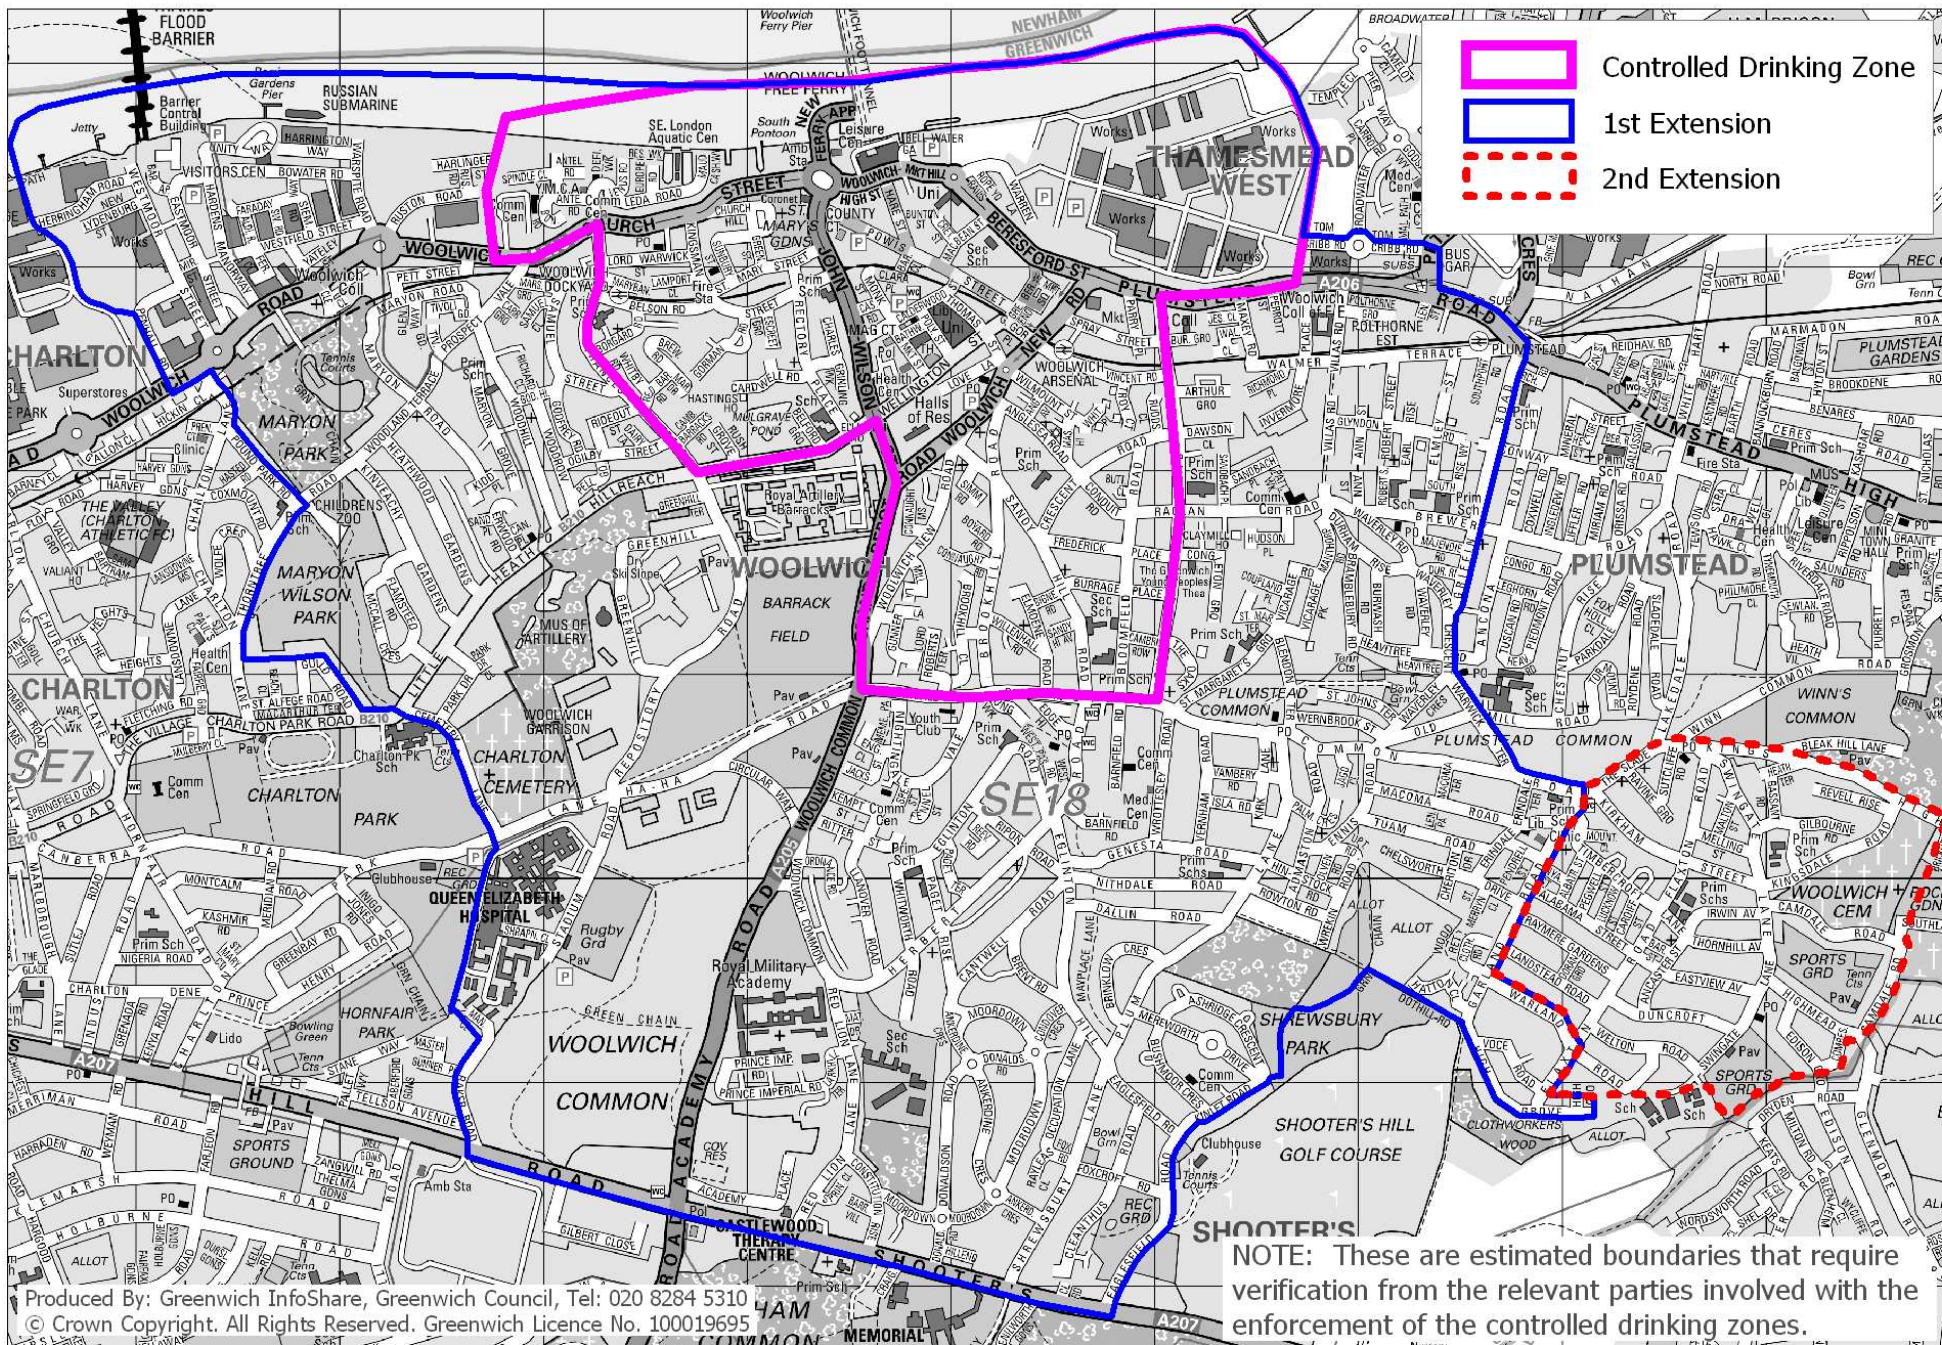

Woolwich Controlled Drinking Zones

Produced By: Greenwich InfoShare, Greenwich Council, Tel: 020 8284 5310
© Crown Copyright. All Rights Reserved. Greenwich Licence No. 100019695