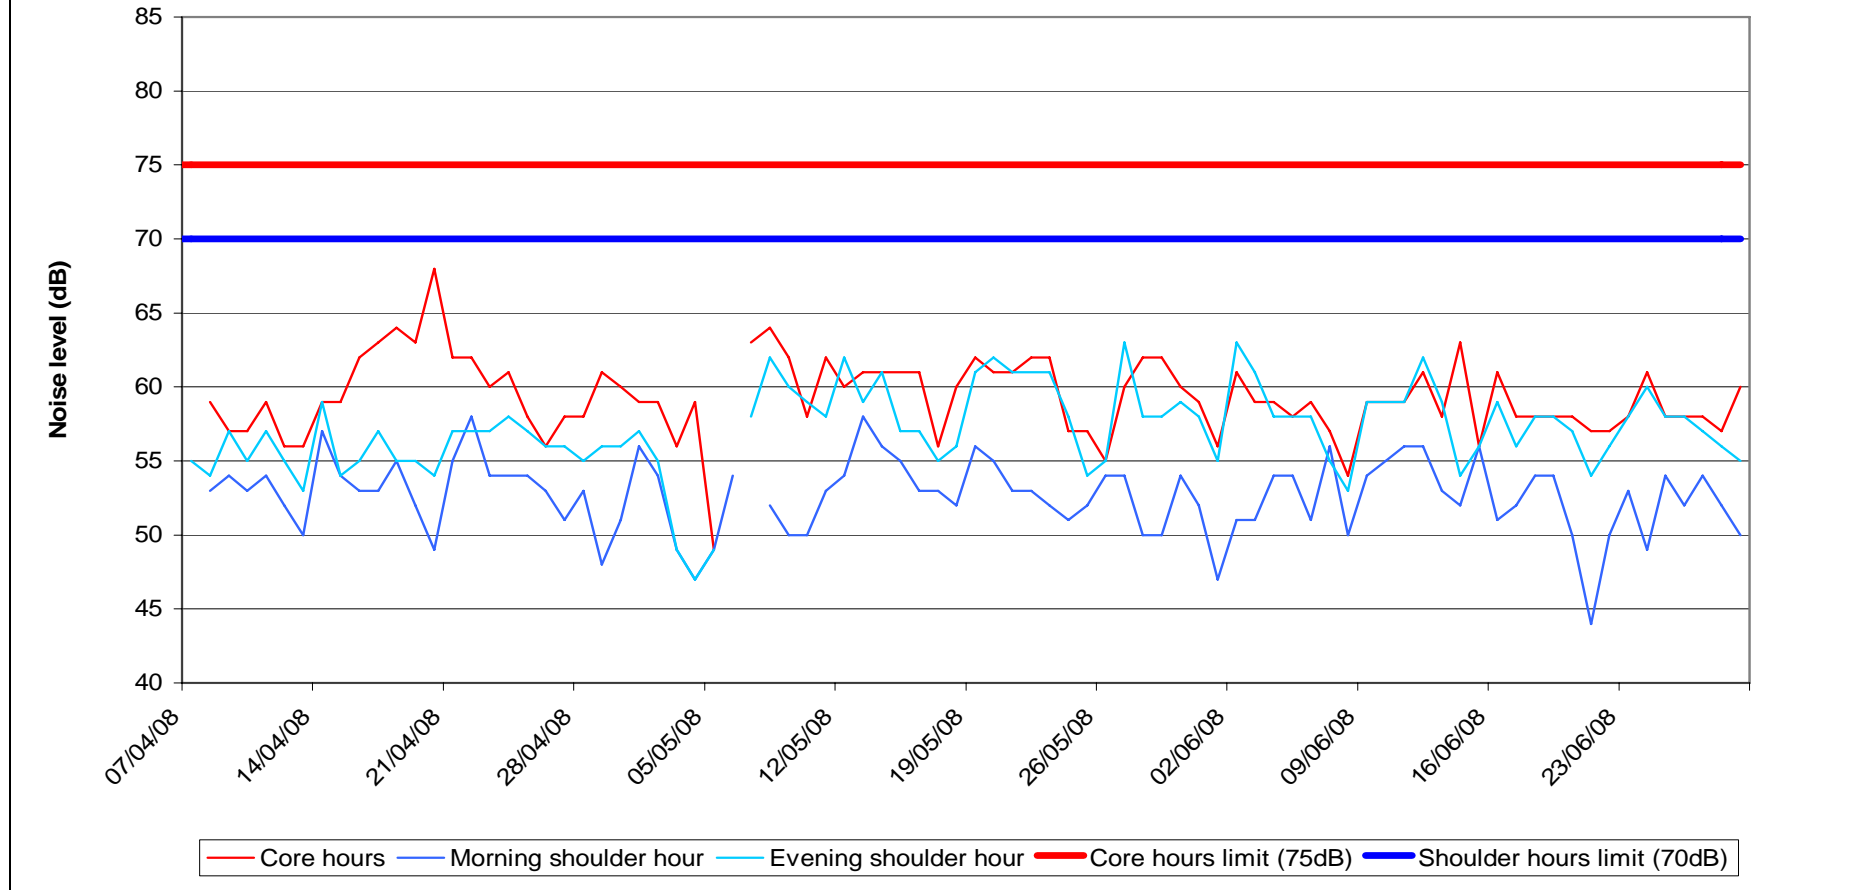

**Noise Monitor Lea Bank Square
January-June 2008
Olympic Park Core Working Hours & Start-up/Close down Hours**

Figure 1: Noise data during core working hours and the start up and close down periods

Figure 2: Noise levels during extended Section 61 hours 7pm to 10pm, Monday to Friday.