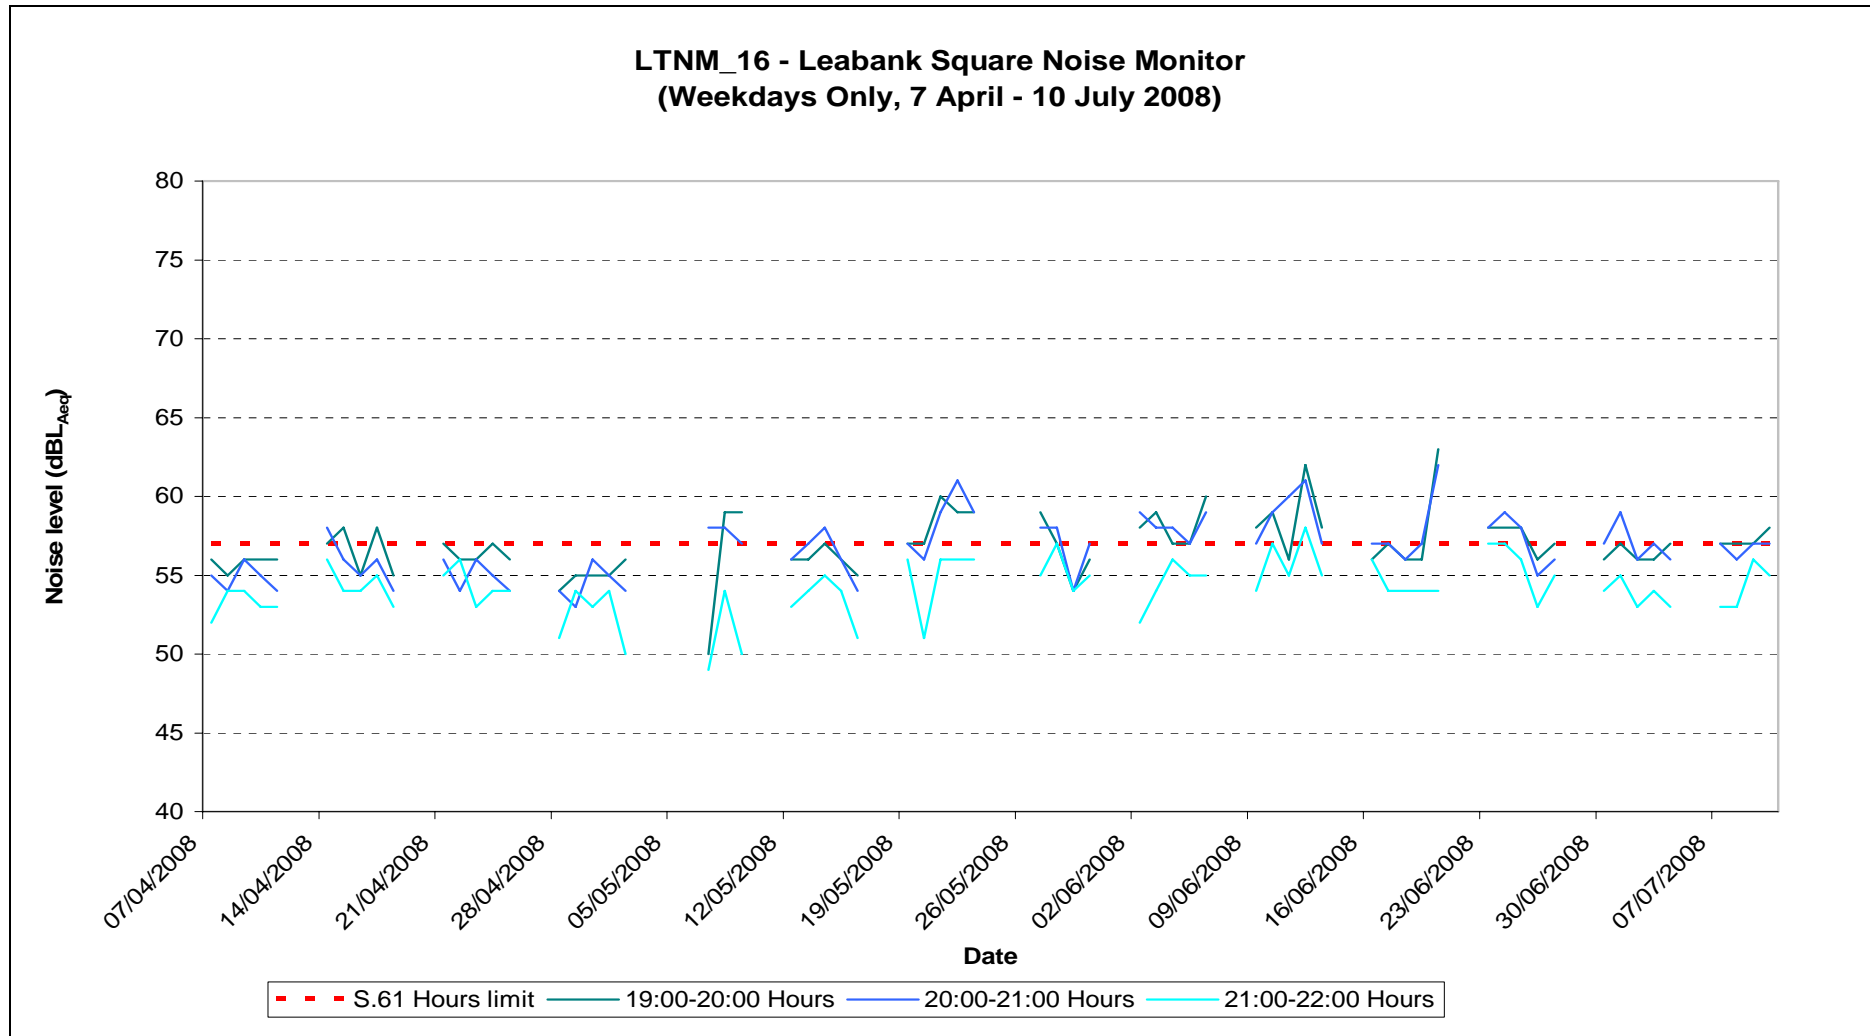

**Noise Monitor Lea Bank Square
January-June 2008
Olympic Park Core Working Hours & Start-up/Close down Hours**

Figure 1: Noise data during core working hours and the start up and close down periods

Figure 2: Noise levels during extended Section 61 hours 7pm to 10pm, Monday to Friday.